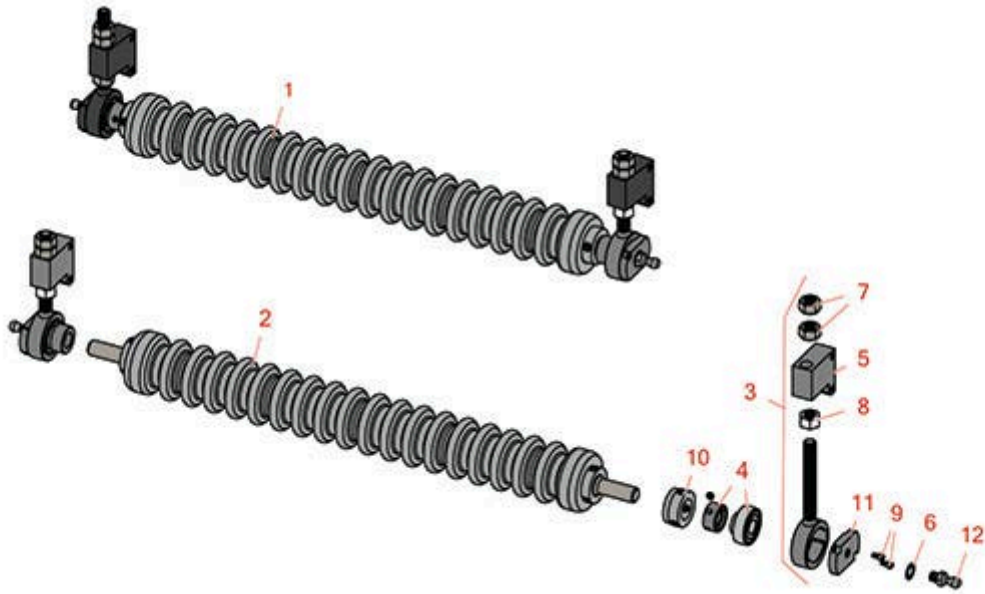

Replaces Toro Greensmaster 3050 Parts

SPA Cutting Unit - Models 04445 & 04448
Minuteman Roller System

All original equipment manufacturers names and part numbers are used for identification purposes only, and we are in no way implying that our products are original equipment parts. Prices subject to change without notice.

Replaces Toro Greensmaster 3050 Parts

SPA Cutting Unit - Models 04445 & 04448

Minuteman Roller System

Item No	R&R Part No.	OEM Part No.	Description	Qty Req	Order Quantity
---------	--------------	--------------	-------------	---------	----------------

Complete Minuteman Roller Systems

1	RMT8001		Minuteman Front Grooved Roller System	0	
---	----------------	--	---------------------------------------	---	--

Tech Note: Complete roller systems include roller and two brackets with bearings.:

5	RT8210		Block - Height Adj	2	
---	---------------	--	--------------------	---	--

6	RMM606		Washer - Lock 3/8 Zinc Internal Tooth	2	
---	---------------	--	---------------------------------------	---	--