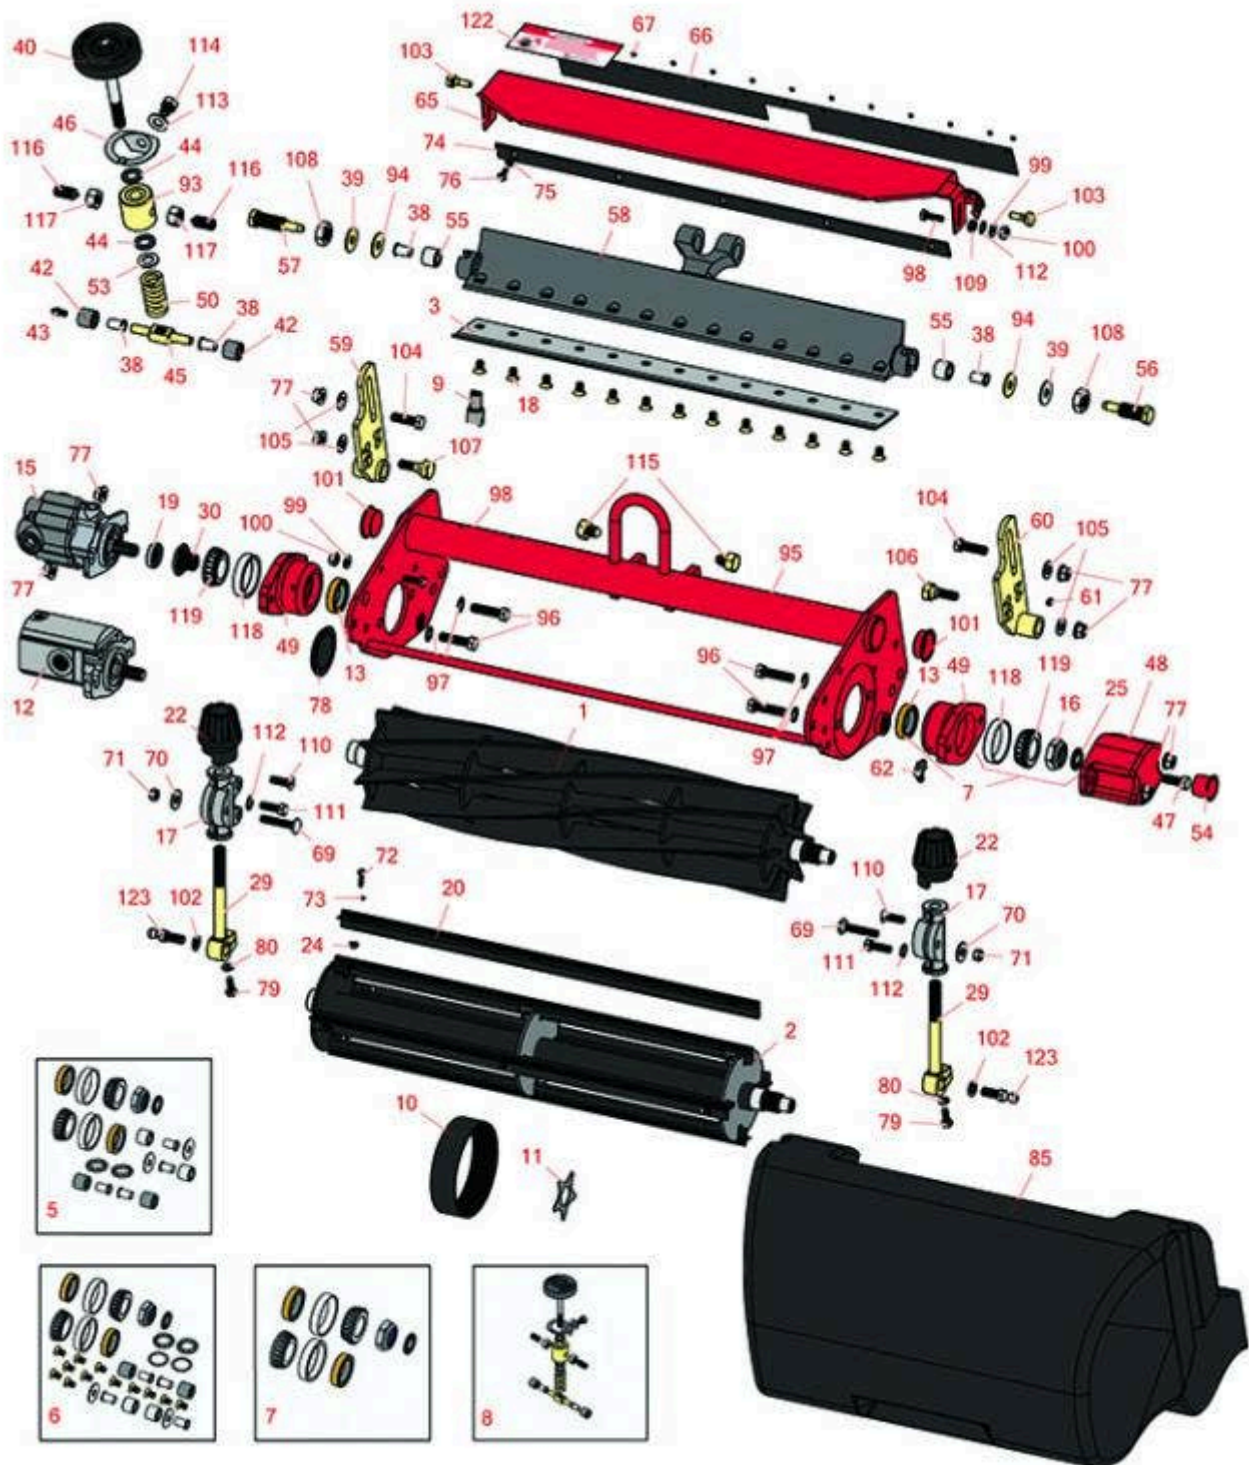

Replaces Toro Greensmaster 3050 Parts

SPA Cutting Unit - Models 04478
Reel & Bedknife

All original equipment manufacturers names and part numbers are used for identification purposes only, and we are in no way implying that our products are original equipment parts. Prices subject to change without notice.

Replaces Toro Greensmaster 3050 Parts

SPA Cutting Unit - Models 04478
Reel & Bedknife

Item No	R&R Part No.	OEM Part No.	Description	Qty Req	Order Quantity
R&R Reels, Lifetime Guaranteed					
1	R150760		Reel - 14 Blade	1	
1	R12-2789	12-2789, 130-6470	Reel - 11 Blade	1	
1	R5-3195	5-3195	Reel - 9 Blade	1	
1	R5-3189	12-3599, 130-6469, 5-3189	Reel - 8 Blade	1	
1	R5-3189H		Reel - 8 Blade Heavy Duty	1	
1	R5-3206	5-3206	Reel - 6 Blade	1	
1	R5-3205	12-0729, 12-8779, 5-3205	Reel - 5 Blade	1	
1	R5-3215	5-3215	Reel - 5 Blade Heavy Duty	1	
1	R5-3200	5-3200	Reel - 4 Blade	1	
2	R150480		Brush Reel	1	
R&R Bedknives, Lifetime Guaranteed					
3	R150466	63-8600, 64-6393, 94-6393	Bedknife - Super Thick .312 - 1.00 HOC	1	
3	R94-6392	62-2500, 94-6392	Bedknife - High Cut .312 - 1.00 HOC	1	
3	R93-4264	57-4960, 63-8470, 93-4264	Bedknife - Low Cut .187 - 1.00 HOC	1	
3	R93-4263	63-8560, 66-9320, 93-4263, 93-6039	Bedknife - Tournament Cut .125 - .500 HOC	1	