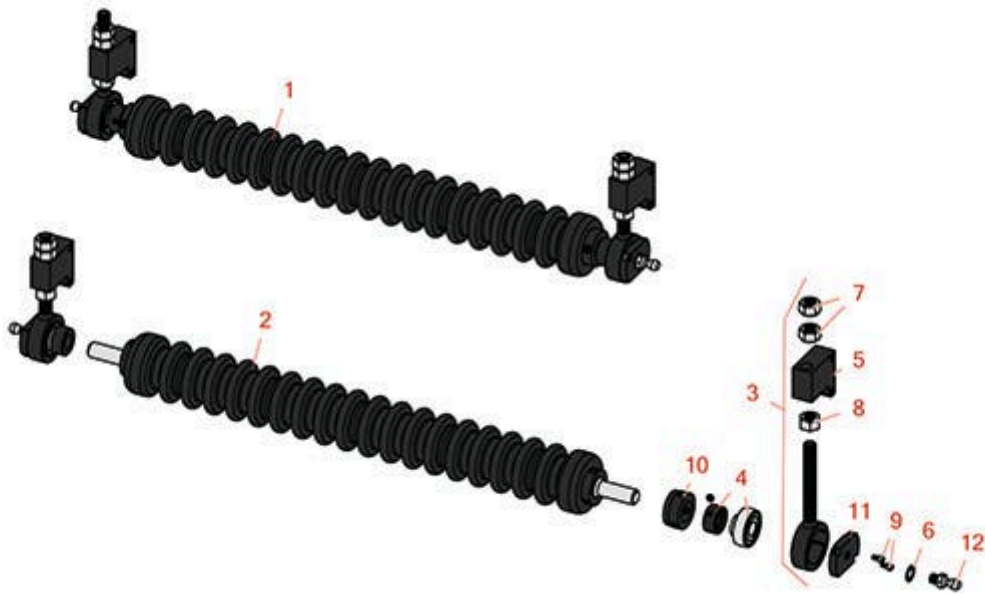

Replaces Toro Greensmaster 3050 Parts

SPA Cutting Unit - Models 04460 & 04465
Minuteman Roller System

All original equipment manufacturers names and part numbers are used for identification purposes only, and we are in no way implying that our products are original equipment parts. Prices subject to change without notice.

Replaces Toro Greensmaster 3050 Parts

SPA Cutting Unit - Models 04460 & 04465

Minuteman Roller System

Item No	R&R Part No.	OEM Part No.	Description	Qty Req	Order Quantity
---------	--------------	--------------	-------------	---------	----------------

Complete Minuteman Roller Systems

1	RMT8001		Minuteman Front Grooved Roller System	0	
---	----------------	--	---------------------------------------	---	--

Tech Note: Complete roller systems include roller and two brackets with bearings.:

5	RT8210		Block - Height Adj	2	
---	---------------	--	--------------------	---	--

6	RMM606		Washer - Lock 3/8 Zinc Internal Tooth	2	
---	---------------	--	---------------------------------------	---	--