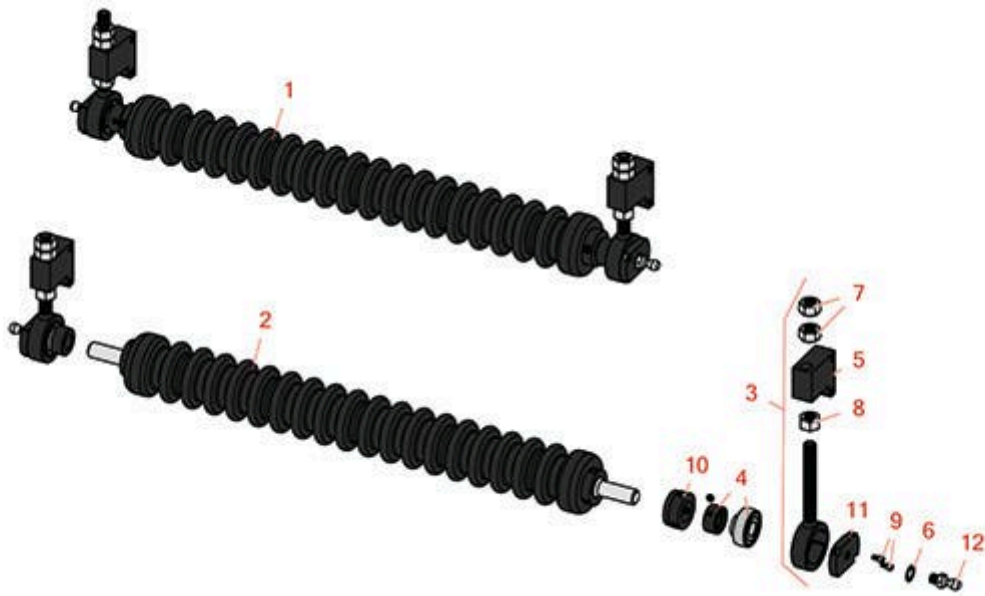

Replaces Toro Greensmaster 3050 Parts

SPA Cutting Unit - Models 04445
Minuteman Roller System

All original equipment manufacturers names and part numbers are used for identification purposes only, and we are in no way implying that our products are original equipment parts. Prices subject to change without notice.

Replaces Toro Greensmaster 3050 Parts

SPA Cutting Unit - Models 04445

Minuteman Roller System

Item No	R&R Part No.	OEM Part No.	Description	Qty Req	Order Quantity
---------	--------------	--------------	-------------	---------	----------------

Complete Minuteman Roller Systems

1	RMT8001		Minuteman Front Grooved Roller System	0	
---	----------------	--	---------------------------------------	---	--

Tech Note: Complete roller systems include roller and two brackets with bearings.:

5	RT8210		Block - Height Adj	2	
---	---------------	--	--------------------	---	--

6	RMM606		Washer - Lock 3/8 Zinc Internal Tooth	2	
---	---------------	--	---------------------------------------	---	--