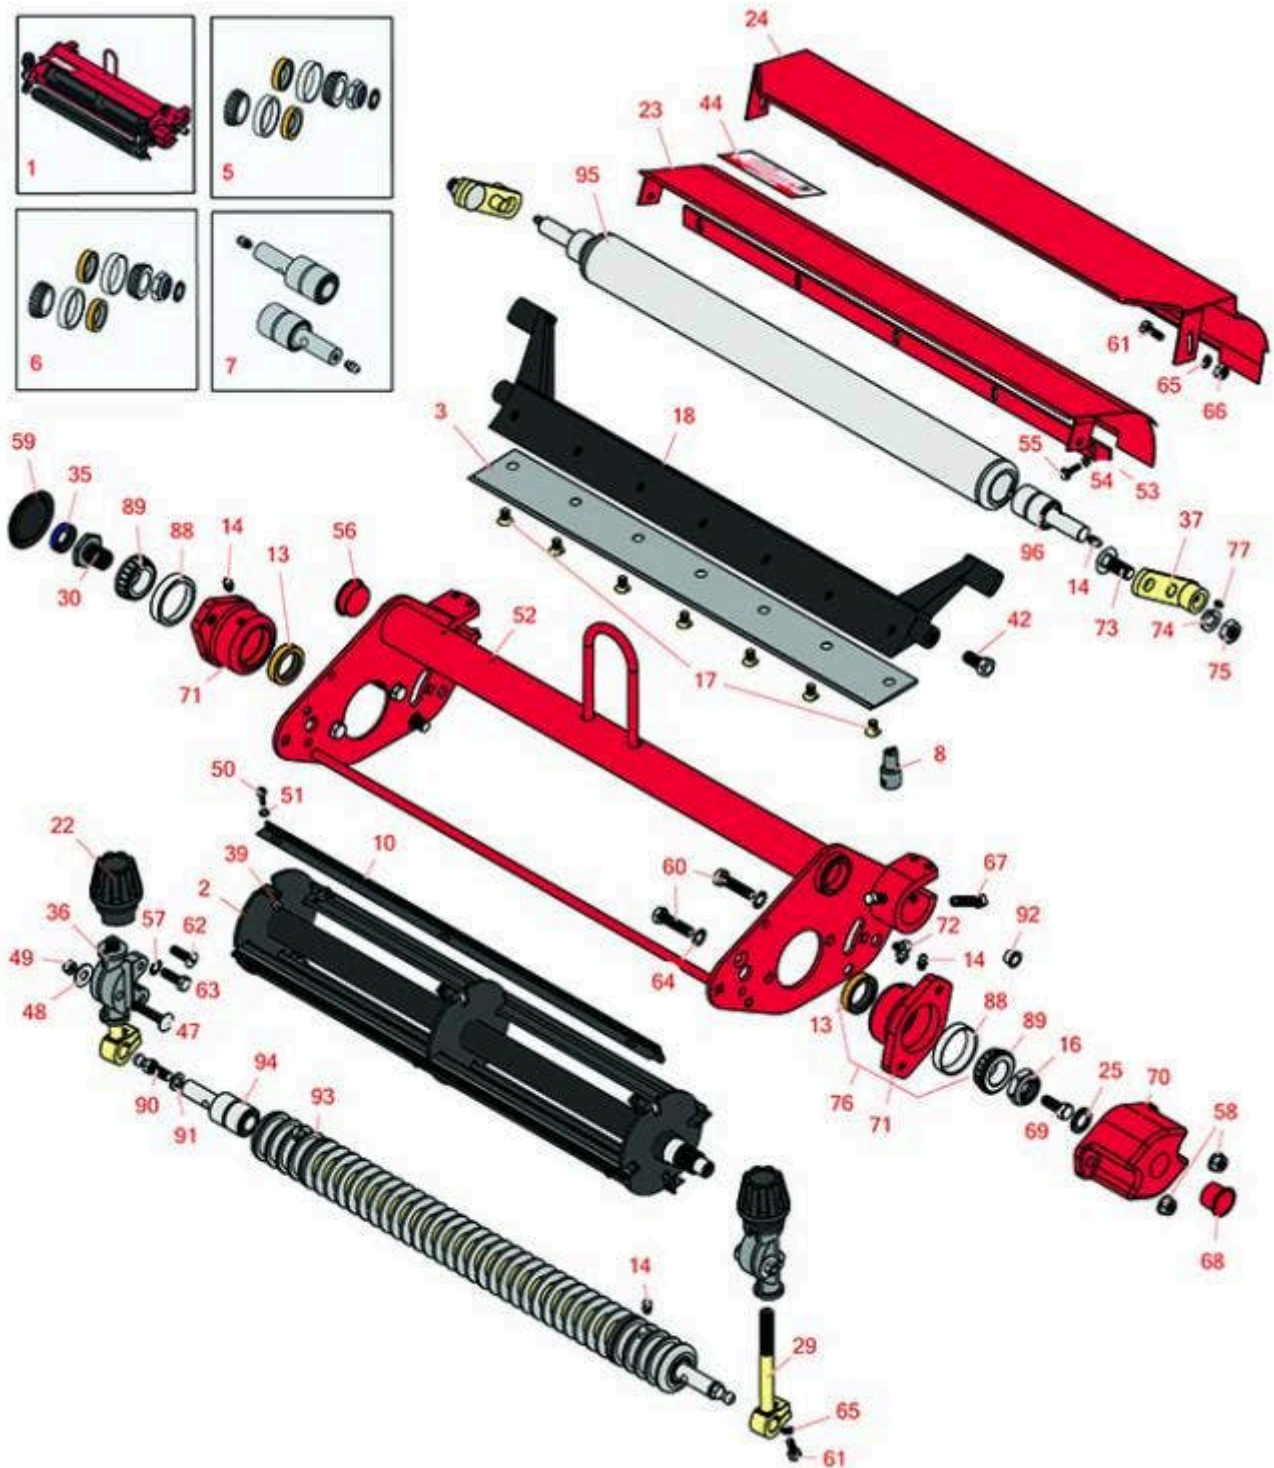

# Replaces Toro Greensmaster 3050 Parts

Brush Reel Unit - R&R Special  
Brush Reel & Bedknife

All original equipment manufacturers names and part numbers are used for identification purposes only, and we are in no way implying that our products are original equipment parts. Prices subject to change without notice.

# Replaces Toro Greensmaster 3050 Parts

Brush Reel Unit - R&R Special  
Brush Reel & Bedknife

Item No	R&R Part No.	OEM Part No.	Description	Qty Req	Order Quantity
---------	--------------	--------------	-------------	---------	----------------