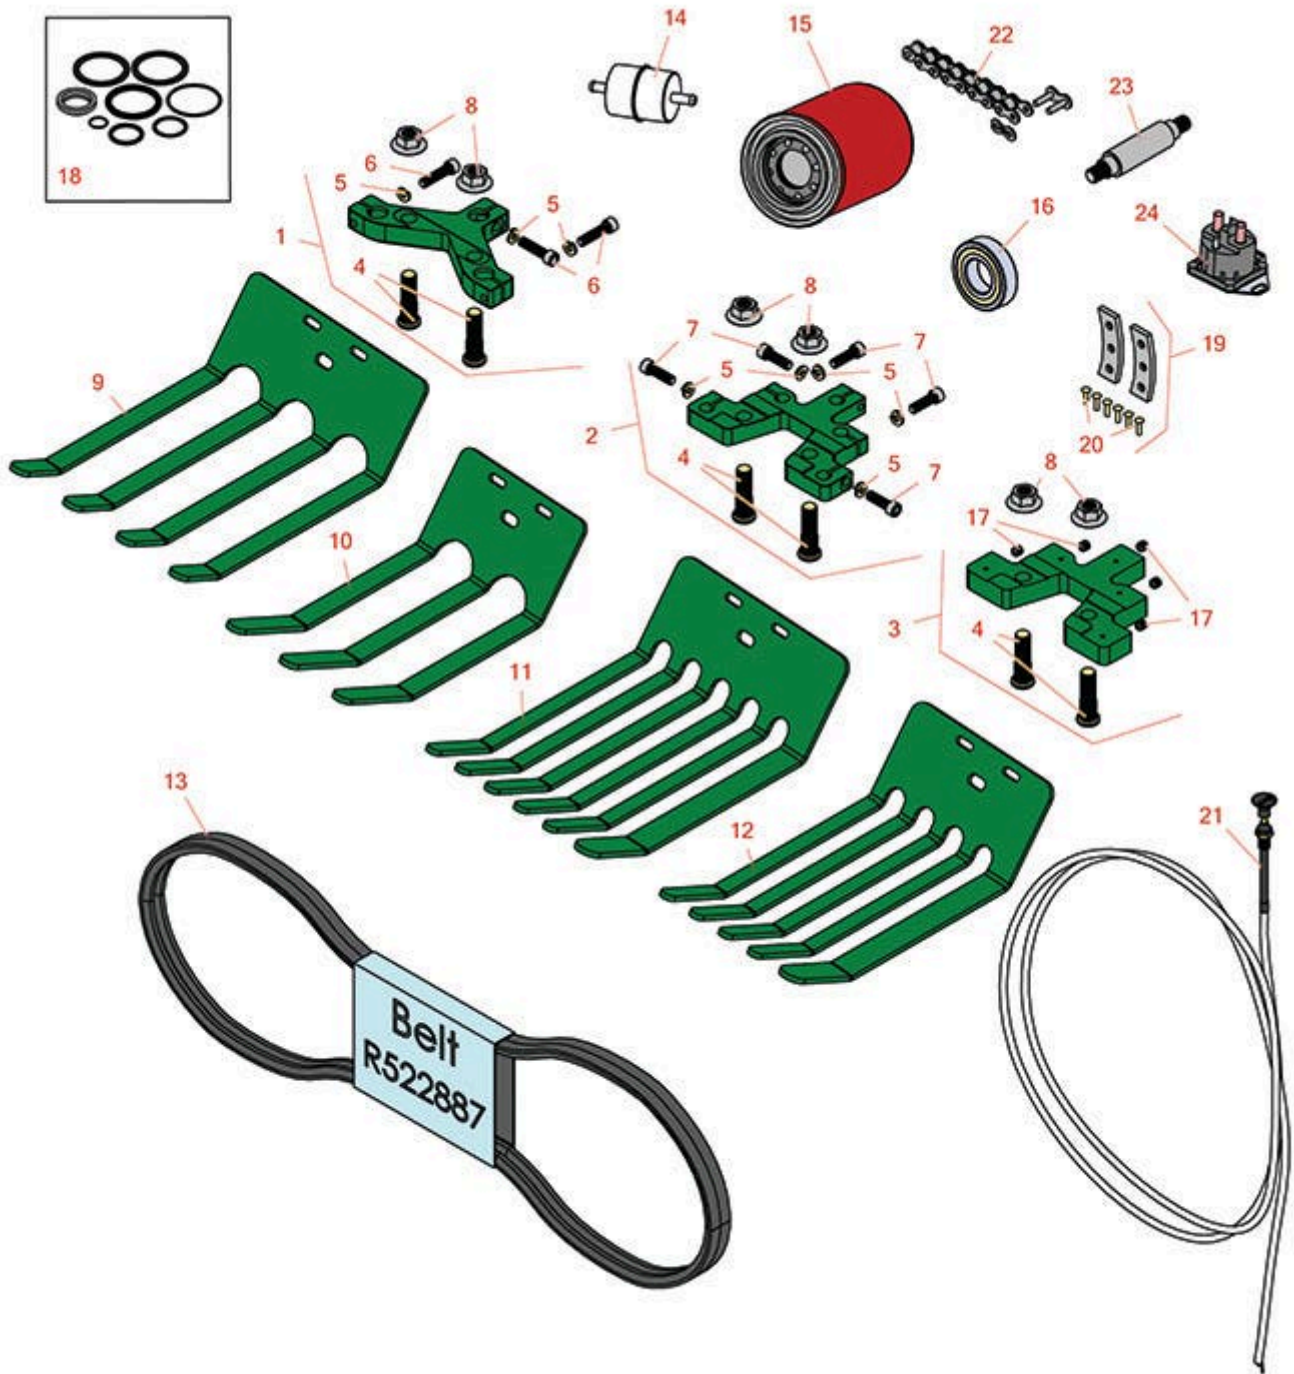

# Replaces Ryan GA30 Parts

Aerating Unit  
Tine Holders

All original equipment manufacturers names and part numbers are used for identification purposes only, and we are in no way implying that our products are original equipment parts. Prices subject to change without notice.

# Replaces Ryan GA30 Parts

Aerating Unit  
Tine Holders

Item No	R&R Part No.	OEM Part No.	Description	Qty Req	Order Quantity
---------	--------------	--------------	-------------	---------	----------------

### Other Parts Available

1	<b>R547600</b>	547702	Holder - Tine 3/4 Mt	4	
1	<b>R547601</b>	547601	Holder - Tine 5/8 Mt	4	
1	<b>R547639</b>	547639	Holder - Tine 7/8 Mt	4	
2	<b>R547848</b>	547848	Holder - 5 Tine 1/2 Mt	4	
3	<b>R201429</b>		Holder - 5 Needle Tines	4	
4	<b>R547601S</b>	819804	Stud - Tine Holder 1/2-20	8	
4	<b>R547600S</b>		Stud - Tine Holder 7/16-20	8	
5	<b>R306325</b>	306325	Washer - Lock 5/16 Hi Col	32	
6	<b>R550098</b>	550098	Bolt - Soc HD Cap 5/16-18 x 1-1/4	12	
7	<b>R322-5</b>	306416	Bolt - Hex HD 5/16-18 x 1	20	
8	<b>R32128-31</b>		Locknut - 1/2-20 Flanged	24	
9	<b>R523026</b>	523026	Turf Hold Down - 4 Finger	1	
<i>Detail Description: use with 3 Tine Holder:</i>					
10	<b>R523027</b>	523027	Turf Hold Down - 3 Finger	3	
<i>Detail Description: use with 3 Tine Holder:</i>					
11	<b>R524193</b>	524193	Turf Hold Down - 6 Finger	1	
<i>Detail Description: use with 5 Tine Holder:</i>					
12	<b>R524192</b>	524192	Turf Hold Down - 5 Finger	3	
<i>Detail Description: use with 5 Tine Holder:</i>					
13	<b>R522887</b>	522887	Belt - Drive 2V	1	
14	<b>R825619</b>	821814, 825619	Filter - Fuel	1	