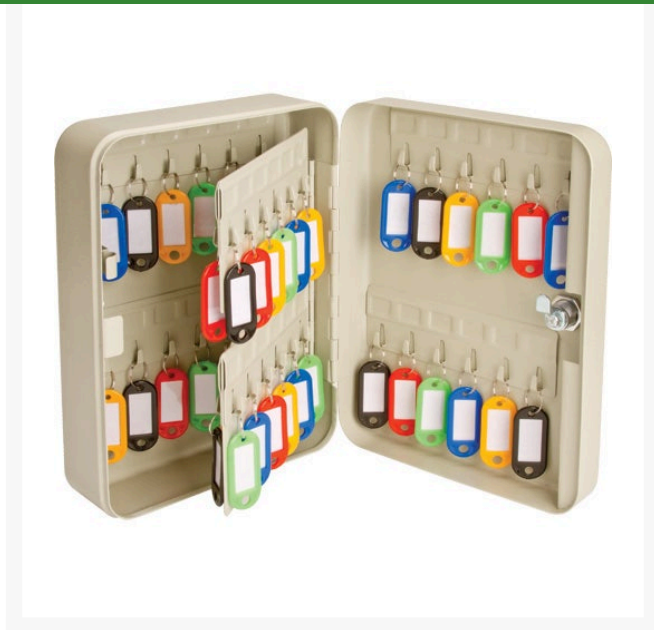

Key Cabinet - 20 Key Capacity

R3927

Details

Locking key cabinets feature solid steel construction with durable, powder-coated finish. Keys hang on welded-on hook bars. Mount on wall or set on shelf. Includes key ID tags with split ring. Cylinder lock and two keys. 7" x 10".

- Solid steel construction
- Power-coated finish
- Key ID tags with split ring
- Cylinder lock and two keys
- 20 key capacity

Specifications

Manufacturer	R&R Products
Capacity	20 keys
Dimensions	7 x 10 in