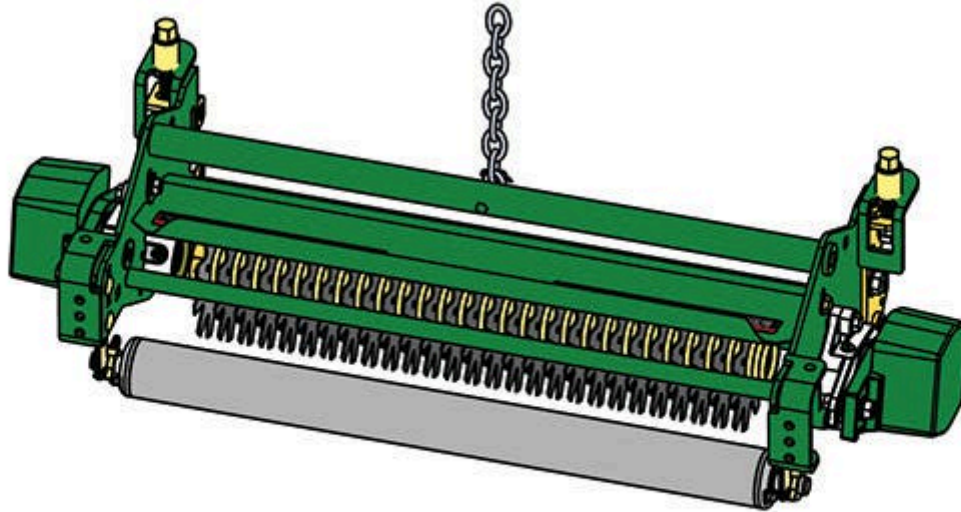

# Replaces John Deere 3235B Reel Mower

## Parts

*Medium Verti-Cut Unit*

*Complete Verti-Cut Unit*

All original equipment manufacturers names and part numbers are used for identification purposes only, and we are in no way implying that our products are original equipment parts. Prices subject to change without notice.

# Replaces John Deere 3235B Reel Mower Parts

Medium Verti-Cut Unit  
Complete Verti-Cut Unit

Item No	R&R Part No.	OEM Part No.	Description	Qty Req	Order Quantity
---------	--------------	--------------	-------------	---------	----------------