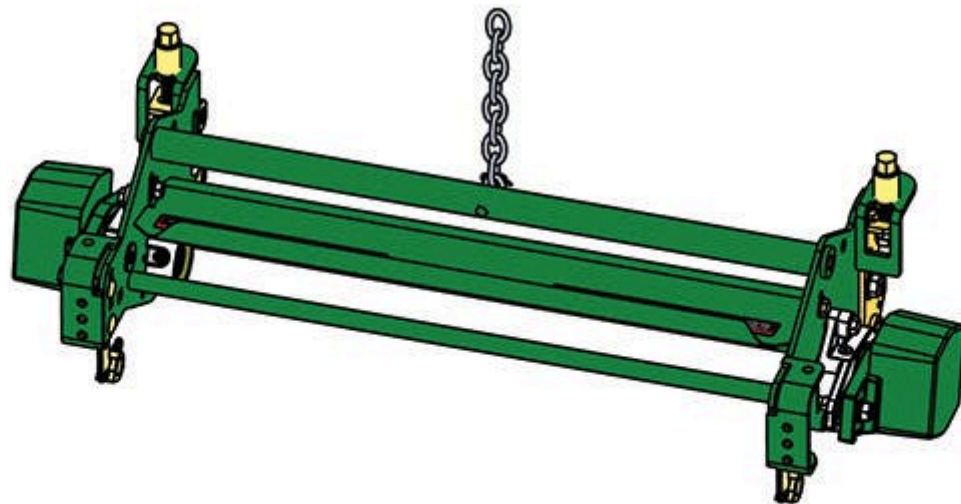

# Replaces John Deere 3235B Reel Mower

## Parts

*Medium Verti-Cut Unit*

*Complete Verti-Cut Unit*

All original equipment manufacturers names and part numbers are used for identification purposes only, and we are in no way implying that our products are original equipment parts. Prices subject to change without notice.

# Replaces John Deere 3235B Reel Mower Parts

Medium Verti-Cut Unit  
Complete Verti-Cut Unit

Item No	R&R Part No.	OEM Part No.	Description	Qty Req	Order Quantity
---------	--------------	--------------	-------------	---------	----------------