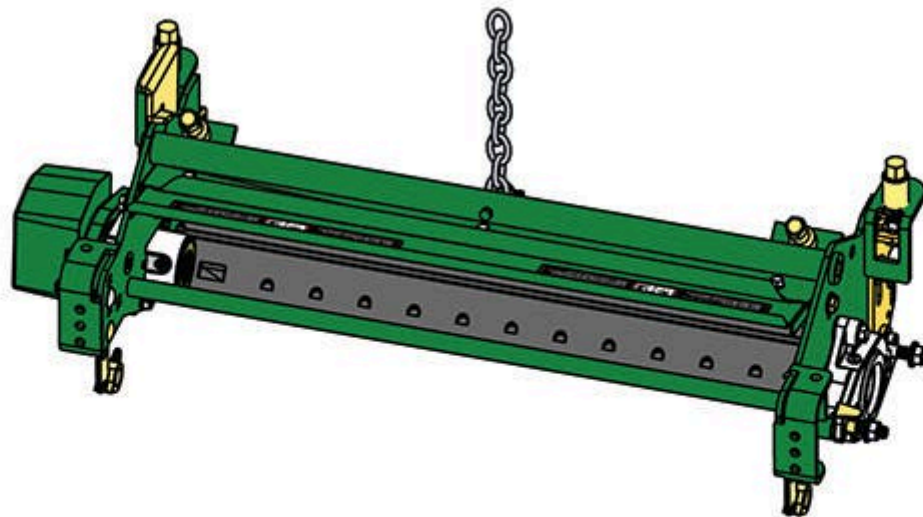

Replaces John Deere 3235B Reel Mower

Parts

Medium Cutting Unit

Complete Cutting Unit

All original equipment manufacturers names and part numbers are used for identification purposes only, and we are in no way implying that our products are original equipment parts. Prices subject to change without notice.

Replaces John Deere 3235B Reel Mower

Parts

Medium Cutting Unit
Complete Cutting Unit

Item No	R&R Part No.	OEM Part No.	Description	Qty Req	Order Quantity
---------	--------------	--------------	-------------	---------	----------------