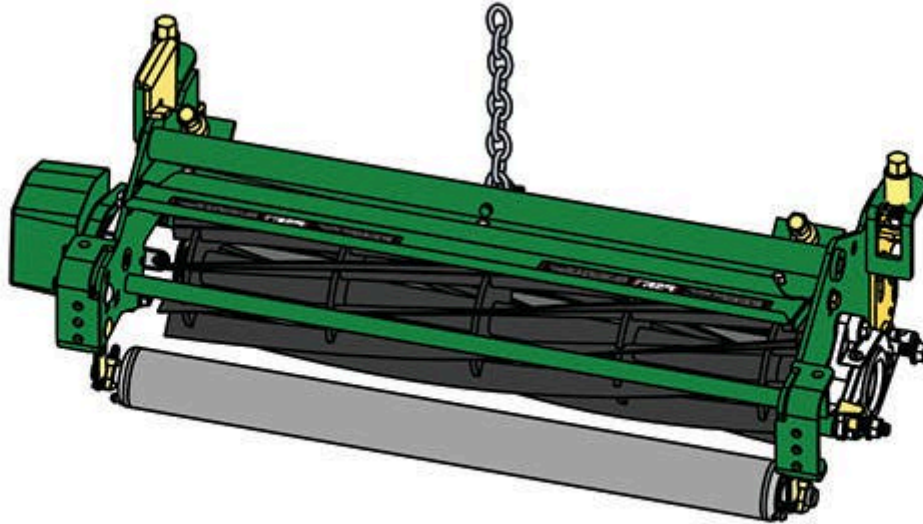

Replaces John Deere 3235B Reel Mower

Parts

Medium Cutting Unit

Complete Cutting Unit

All original equipment manufacturers names and part numbers are used for identification purposes only, and we are in no way implying that our products are original equipment parts. Prices subject to change without notice.

Replaces John Deere 3235B Reel Mower

Parts

Medium Cutting Unit
Complete Cutting Unit

Item No	R&R Part No.	OEM Part No.	Description	Qty Req	Order Quantity
---------	--------------	--------------	-------------	---------	----------------