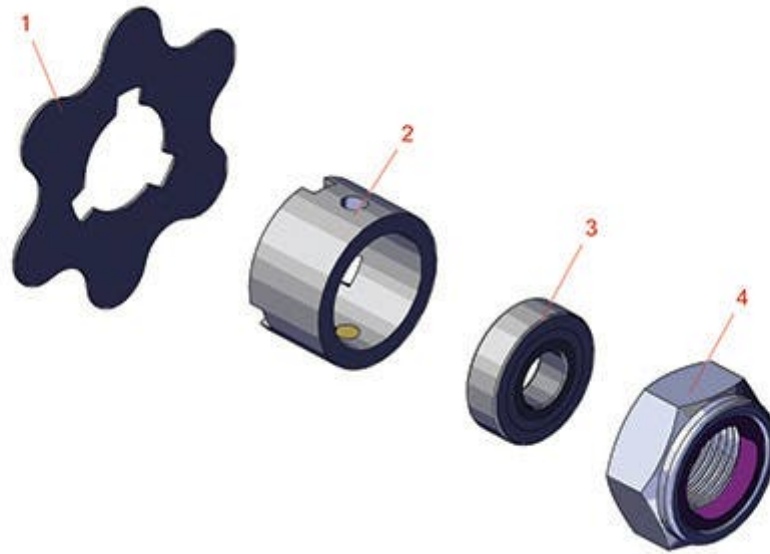

Replaces John Deere 3235B Reel Mower

Parts

*Medium Cutting Unit
Fairway Tender*

All original equipment manufacturers names and part numbers are used for identification purposes only, and we are in no way implying that our products are original equipment parts. Prices subject to change without notice.

Replaces John Deere 3235B Reel Mower

Parts

Medium Cutting Unit

Fairway Tender

Item No	R&R Part No.	OEM Part No.	Description	Qty Req	Order Quantity
1	RMT2624	MT2624	Knife - Greens Conditioner	38	
2	RET14917	ET14917	Spacer	1	
3	RET16026	ET16026	Bearing	4	
4	RN198341	N198341	Nut - Nyloc 7/8-14	1	