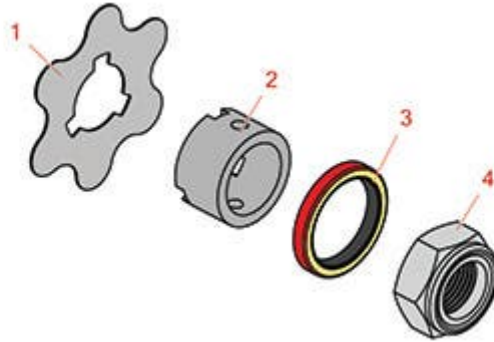

Replaces John Deere 3235B Reel Mower

Parts

Heavy Cutting Unit

Fairway Tender

All original equipment manufacturers names and part numbers are used for identification purposes only, and we are in no way implying that our products are original equipment parts. Prices subject to change without notice.

Replaces John Deere 3235B Reel Mower Parts

*Heavy Cutting Unit
Fairway Tender*

Item No	R&R Part No.	OEM Part No.	Description	Qty Req	Order Quantity
1	RMT2624	MT2624	Knife - Greens Conditioner	38	
2	RET14917	ET14917	Spacer	1	
3	RMT1115	MT1115	Seal - Reel	1	
4	RN198341	N198341	Nut - Nyloc 7/8-14	1	