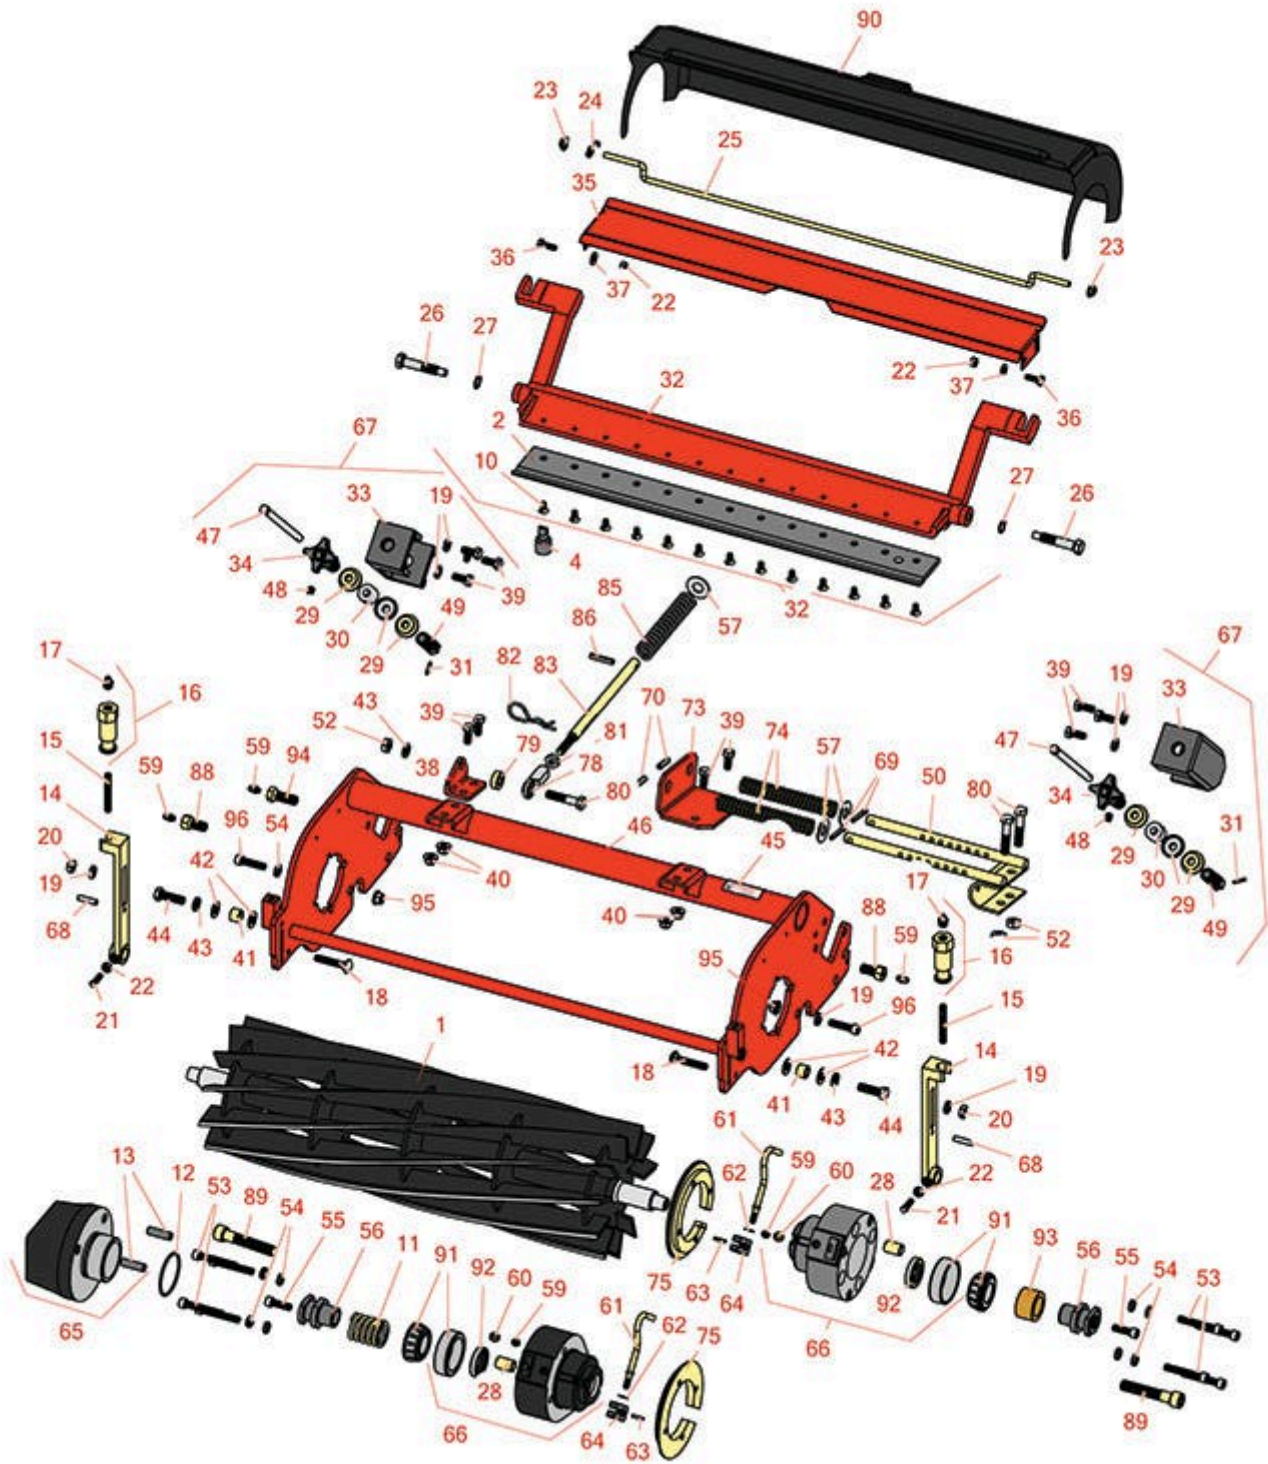

Replaces Jacobsen LF-3400 Parts

7" Reel Units
Reel & Bedknife

All original equipment manufacturers names and part numbers are used for identification purposes only, and we are in no way implying that our products are original equipment parts. Prices subject to change without notice.

Replaces Jacobsen LF-3400 Parts

7" Reel Units
Reel & Bedknife

Item No	R&R Part No.	OEM Part No.	Description	Qty Req	Order Quantity
---------	--------------	--------------	-------------	---------	----------------

Other Parts Available

10	R101272	101272, 3009138, 402578, 800813	Screw - Bedknife 1/4-20 x 1/2	13	
11	R3004734	3004734	Spring - Compression	1	
12	R3006021	3006021	O-Ring	1	
13	R3006022	3006022	Pin - Hardened Counter Balance	2	
14	R3004738	3004738	Adjuster - Front Roller	2	

Replaces Jacobsen LF-3400 Parts

7" Reel Units
Reel & Bedknife

Item No	R&R Part No.	OEM Part No.	Description	Qty Req	Order Quantity
15	R343616	343616, 443102	Stud	2	
16	R365009	3005692, 365009, 365170, 441674	Knob - Adjusting Roller	2	
17	R471219	366852, 471219	Zerk - Grease	2	
18	R441674	441674	Screw - 5/16-18 x 1-3/4 Carriage	2	
19	R446136	446134, 446136	Washer - Lock 5/16 Zinc	2	
20	R443106	443106	Nut - 5/16-18 Y/Zinc Plated	2	
21	R352737	352737	Screw - Set 1/4 x 7/8 Sq Head	2	
22	R443102	443102	Nut - 1/4-20 Yellow Zinc	4	
23	R445525	445525	Nut - 1/4 Pal	2	
24	R3009281	3009281	Spring - Torsion 22 Roller	1	
24	R3005267	3005267	Spring - Torsion 24 Roller	1	
25	R3009280	3009280	Scraper - 22 Rear Roller (Rod)	1	
26	R347169	347169, 365501	Stud - Backing RH 2-5/16	2	
27	R454017	454017	Shim - Bed Bar Bolt	2	
28	R545940	2500759, 545940	Bushing	2	
29	R3009892	3009075, 3009892	Spacer - Cup	6	
30	R3010470	3008946, 3010470	Spring - Urethane	2	
31	R460026	460026	Pin - Cotter 1/8 x 3/4	2	