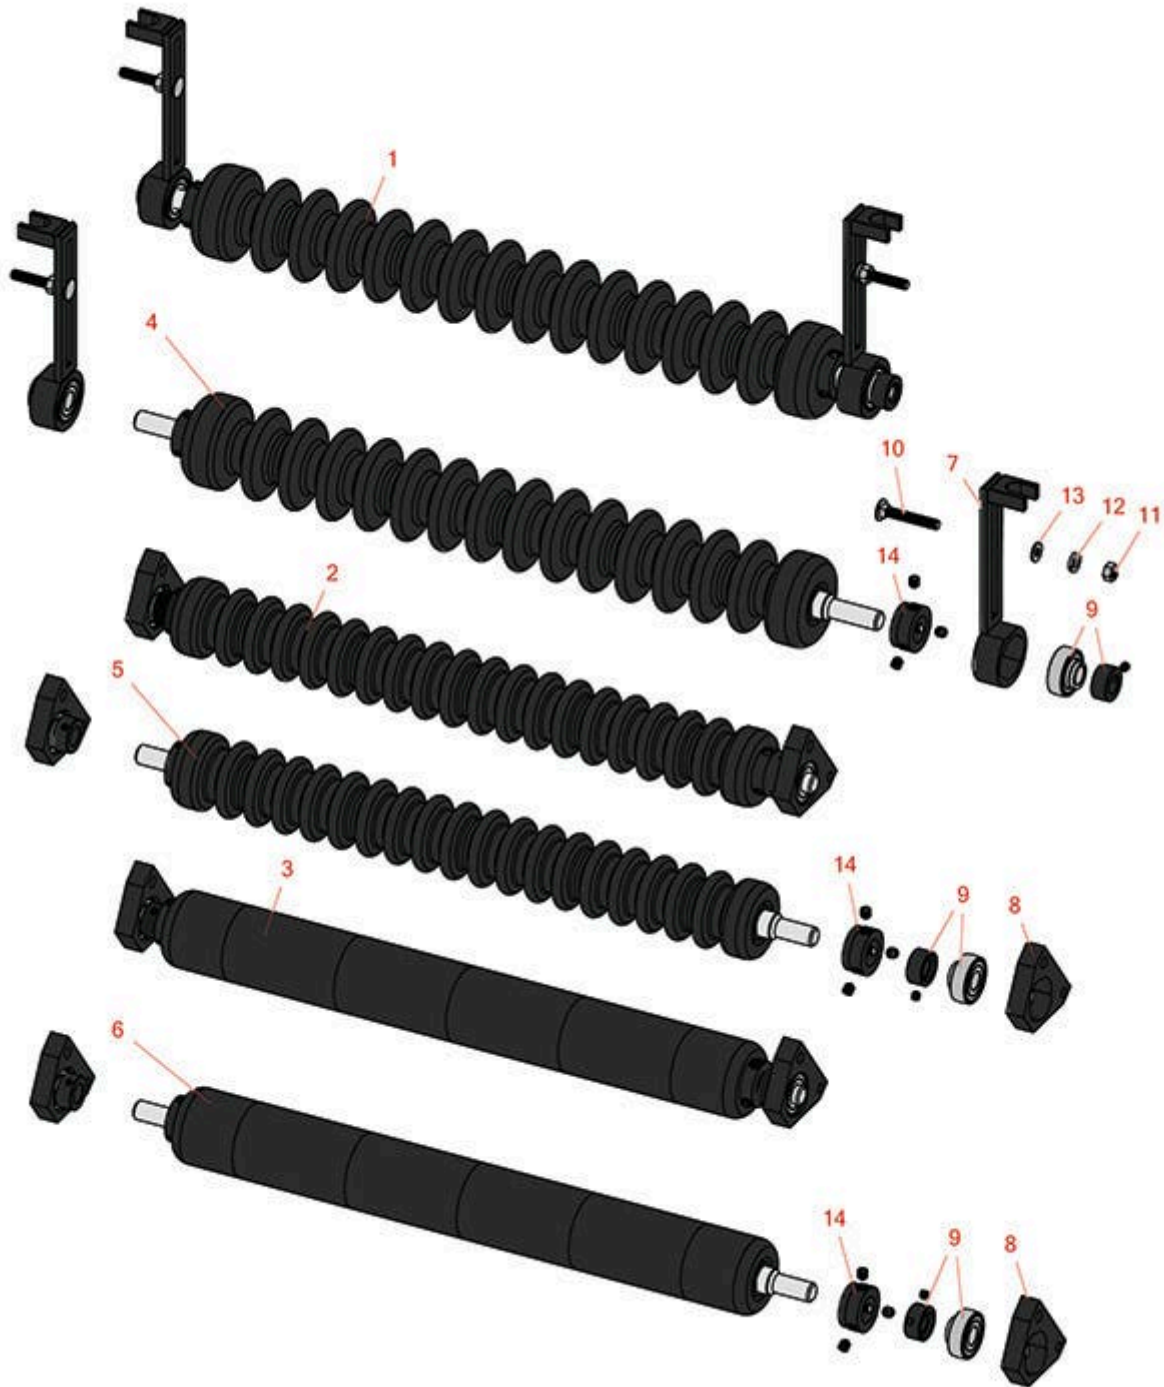

Replaces Jacobsen LF-3400 Parts

7" Reel Units

Minuteman Roller System

All original equipment manufacturers names and part numbers are used for identification purposes only, and we are in no way implying that our products are original equipment parts. Prices subject to change without notice.

Replaces Jacobsen LF-3400 Parts

7" Reel Units

Minuteman Roller System

Item R&R
No Part No.

OEM
Part No.

Description

Qty
Req

Order
Quantity

Complete Minuteman Roller Systems

1	RMJ3301		Minuteman Front Grooved Roller System	0
---	----------------	--	---------------------------------------	---

Tech Note: Complete roller systems include roller, two brackets with bearings and mounting hardware.:

10	RMM602		Bolt - Carriage 5/16-18 x 2 Gr 5	2
----	---------------	--	----------------------------------	---

11	RMM603		Nut - Hex 5/16-18	2
----	---------------	--	-------------------	---

12	R446136	446134, 446136	Washer - Lock 5/16 Zinc	2
----	----------------	-------------------	-------------------------	---