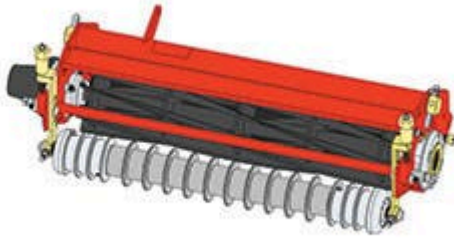

Replaces Jacobsen LF-3400 Parts

5" Reel Units

Complete Cutting Unit

All original equipment manufacturers names and part numbers are used for identification purposes only, and we are in no way implying that our products are original equipment parts. Prices subject to change without notice.

Replaces Jacobsen LF-3400 Parts

5" Reel Units

Complete Cutting Unit

Item R&R
No Part No.

OEM
Part No.

Description

Qty
Req

Order
Quantity