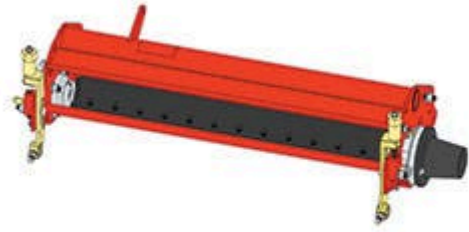

Replaces Jacobsen LF-3400 Parts

5" Reel Units

Complete Cutting Unit

All original equipment manufacturers names and part numbers are used for identification purposes only, and we are in no way implying that our products are original equipment parts. Prices subject to change without notice.

Replaces Jacobsen LF-3400 Parts

5" Reel Units

Complete Cutting Unit

Item R&R
No Part No.

OEM
Part No.

Description

Qty
Req

Order
Quantity