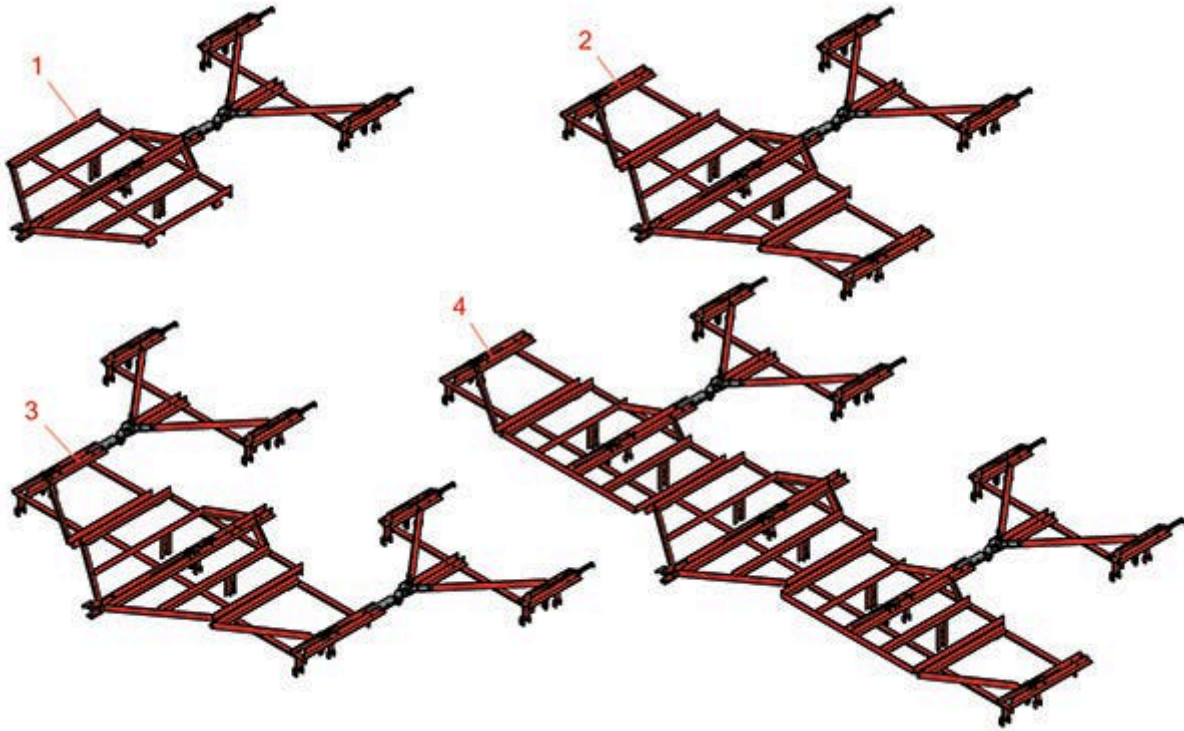

Replaces Jacobsen Fairway Parts

Pull Frame

Complete Pull Frames

All original equipment manufacturers names and part numbers are used for identification purposes only, and we are in no way implying that our products are original equipment parts. Prices subject to change without notice.

Replaces Jacobsen Fairway Parts

Pull Frame

Complete Pull Frames

Item No	R&R Part No.	OEM Part No.	Description	Qty Req	Order Quantity
---------	--------------	--------------	-------------	---------	----------------

Complete Pull Frames

1	R500104		Frame - 3 Gang Assy	0	
<i>Tech Note: 7' Cutting width - Includes: 1-R500100 & 1-R500103:</i>					
2	R500105		Frame - 5 Gang Assy	0	
<i>Tech Note: 11' Cutting width - Includes: 1-R500100, 1-R500101L, 1-R500102R & 1-R500103:</i>					
3	R500106		Frame - 7 Gang Assy	0	
<i>Tech Note: 15' Cutting width - Includes: 2-R500100, 1-R500101L, 1-R500102R & 1-R500103:</i>					
4	R500110		Frame - 9 Gang Assy	0	
<i>Tech Note: 19.5' Cutting width - Includes: 2-R500100, 1-R500101L, 1-R500102R, 1-R500103, 1-R500108 & 1-R500109:</i>					