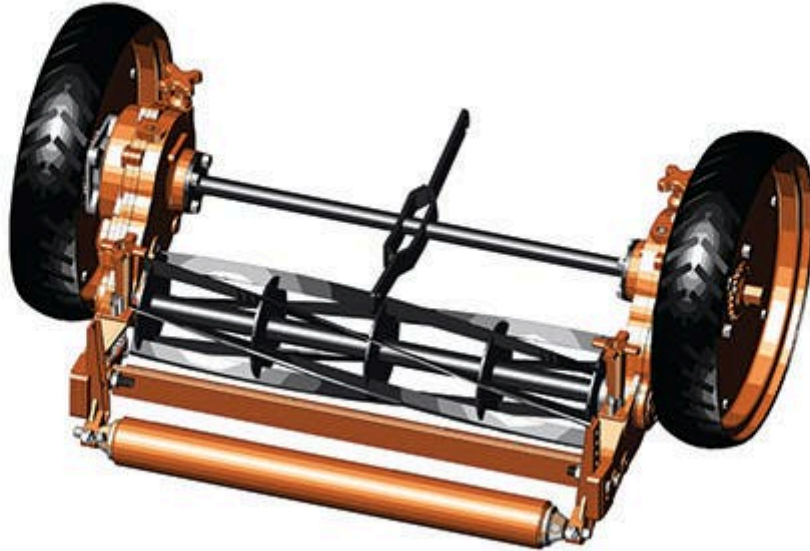

Replaces Jacobsen Fairway Parts

Cutting Unit

Complete Cutting Unit

All original equipment manufacturers names and part numbers are used for identification purposes only, and we are in no way implying that our products are original equipment parts. Prices subject to change without notice.

Replaces Jacobsen Fairway Parts

Cutting Unit

Complete Cutting Unit

Item R&R
No Part No.

OEM
Part No.

Description

Qty
Req

Order
Quantity

Standard Cutting Unit

1	R101203		Complete Standard Cutting Unit	0
---	----------------	--	--------------------------------	---

Tech Note: R&R Cutting Units Complete with: R502671 6 Blade Reel, R101250 Single Lip Bed Knife, R700500 Regreasable Rear Roller & R70097 20" Semi-Pneumatic Wheels: