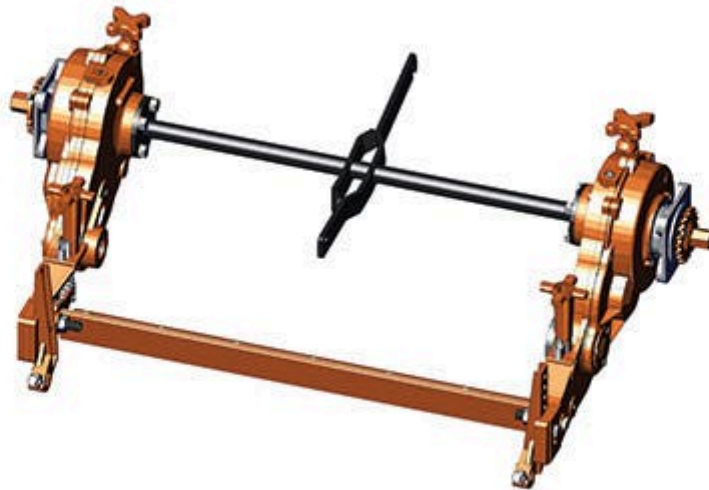

Replaces Jacobsen Fairway Parts

Cutting Unit

Complete Cutting Unit

All original equipment manufacturers names and part numbers are used for identification purposes only, and we are in no way implying that our products are original equipment parts. Prices subject to change without notice.

Replaces Jacobsen Fairway Parts

Cutting Unit

Complete Cutting Unit

Item R&R
No Part No.

OEM
Part No.

Description

Qty
Req

Order
Quantity

Standard Cutting Unit

1	R101203		Complete Standard Cutting Unit	0
---	----------------	--	--------------------------------	---

Tech Note: R&R Cutting Units Complete with: R502671 6 Blade Reel, R101250 Single Lip Bed Knife, R700500 Regreasable Rear Roller & R70097 20" Semi-Pneumatic Wheels: