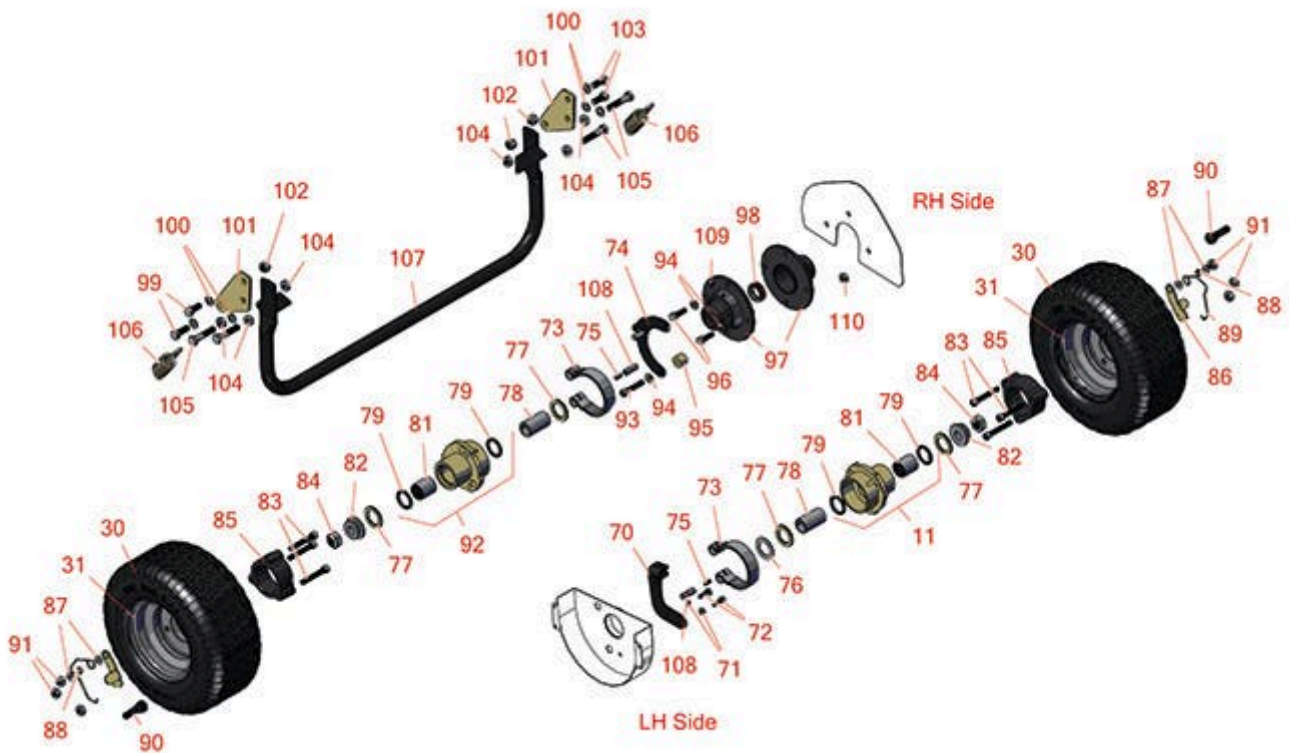

Replaces Jacobsen Eclipse 122F Parts

Traction Unit

Traction Unit

All original equipment manufacturers names and part numbers are used for identification purposes only, and we are in no way implying that our products are original equipment parts. Prices subject to change without notice.

Tires

30	RCT5110101	554847	Tire - 11x4.00-5 Nhs (2 Ply) Carlisle Turf Saver	2	
31	R5002905	5002905	Wheel Assy - 3x5	2	

Other Parts Available

70	R164063	164063	Bracket - Brake Mounting LH	1	
71	R3253-3	3253-3, 446128, 446130	Washer - Lock 1/4	2	
72	R321-4	321-4, 400108	Bolt - Hex HD 1/4-20 x 3/4	2	
73	R164056	164056	Band - Brake	2	
74	R132663	132663	Bracket - Brake Mounting RH	1	
75	R415513	415513	Screw - Set 1/4-20 x 1/2 Cup Pt	2	
76	R361451	361451	Flat Washer 1 x 1-1/2 Hardened Thrust	1	
77	R366697	366697	Spacer - Bronze Thrust	4	
78	R366717	366717	Clutch Sleeve - Wheel	2	
79	R366705	366705	Seal - Grease	4	
80	R1000477	1000477	Hub Assy - LH	1	
<i>Tech Note: Includes R338766 & R366705:</i>					
81	R338766	338766	Bearing - Clutch Differential Shaft	2	
82	R366718	366716, 366718	Latching Collar - Wheel	2	
83	R434049	434049	Bolt - Soc HD Cap 5/16-18 x 2	6	