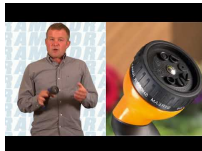

Dramm Revolution 9 Pattern Spray Gun

RG14500

Details

Comfort, style, & precision under your thumb! 9 spray pattern options will aid you in any outdoor function involving water: wash your car and boat, clean your deck and sidewalk, water your flowers and young trees. Easily switch between water flow selections with the quick-change feature. The revolution 9-pattern spray gun is equipped with the one touch valve allowing complete and total water flow control with just one touch of your thumb. The ergonomic design, heavy-duty metal construction and eye-catching color will revolutionize the way you look at hand watering.

- 9-pattern spray options
- One Touch Valve easily controls water flow
- Control water flow with one touch of your thumb
- Quick change allows easy switch between water flow selections
- Ergonomic design
- Heavy-duty metal construction