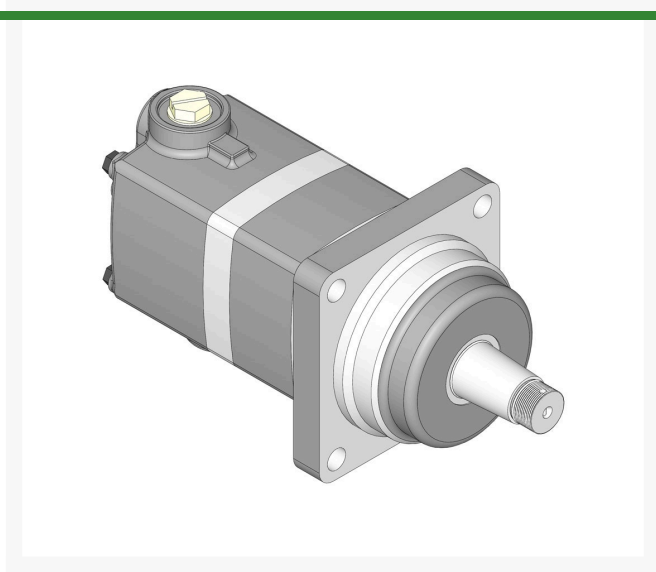

Wheel - Motor Rear

R36-5690

Specifications

Manufacturer

R&R Products

Evergreen

C/. Bartomeu Amat, 2, Entlo 1 Terrassa, 08225
+34 931 130 054

<https://evergreen.rrproducts.com/>