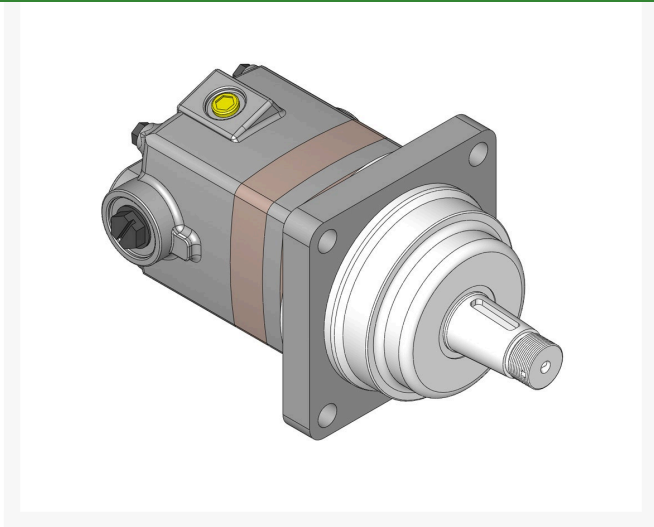

# Hydraulic Motor - Wheel Front

R36-5610

## Replaces

R&R Products

R29-1010, R33-3400,  
R33-3490, R33-3520,  
R33-3590, R56-6800

Toro

29-1010, 33-3400,  
33-3490, 33-3520,  
33-3590