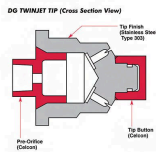

## Details

The TeeJet DG TwinJet features dual 110 degree, tapered edge, flat fan spray patterns, spraying 60 degrees forward to back providing uniform coverage in broadcast spraying applications. DG TwinJet offers larger droplets and improved drift control compared to a standard TwinJet spray tip of equal capacity. The dual angled spray patterns help to better penetrate crop canopy and provide thorough leaf coverage. Made of stainless steel with VisiFlo color-coding for excellent chemical and wear resistance. Removable polymer pre-orifice. Recommended pressure range of 30-60 PSI (2-4 bar). Automatic spray alignment when used with RTJ25598-\*-NYR Quick TeeJet cap and gasket, sold separately.