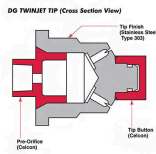

## Details

The TeeJet DG TwinJet features dual 110 degree, tapered edge, flat fan spray patterns, spraying 60 degrees forward to back providing uniform coverage in broadcast spraying applications. DG TwinJet offers larger droplets and improved drift control compared to a standard TwinJet spray tip of equal capacity. The dual angled spray patterns help to better penetrate crop canopy and provide thorough leaf coverage. Made of stainless steel with VisiFlo color-coding for excellent chemical and wear resistance. Removable polymer pre-orifice. Recommended pressure range of 30-60 PSI (2-4 bar). Automatic spray alignment when used with RTJ25598-\*-NYR Quick TeeJet cap and gasket, sold separately.