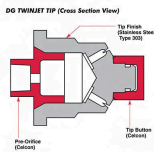

TeeJet Spray Tip - DG TwinJet - DGTJ60-110015VS Green

RTJDGTJ60-110015-VS

Details

The TeeJet DG TwinJet features dual 110 degree, tapered edge, flat fan spray patterns, spraying 60 degrees forward to back providing uniform coverage in broadcast spraying applications. DG TwinJet offers larger droplets and improved drift control compared to a standard TwinJet spray tip of equal capacity. The dual angled spray patterns help to better penetrate crop canopy and provide thorough leaf coverage. Made of stainless steel with VisiFlo color-coding for excellent chemical and wear resistance. Removable polymer pre-orifice. Recommended pressure range of 30-60 PSI (2-4 bar). Automatic spray alignment when used with RTJ25598-*-NYR Quick TeeJet cap and gasket, sold separately.