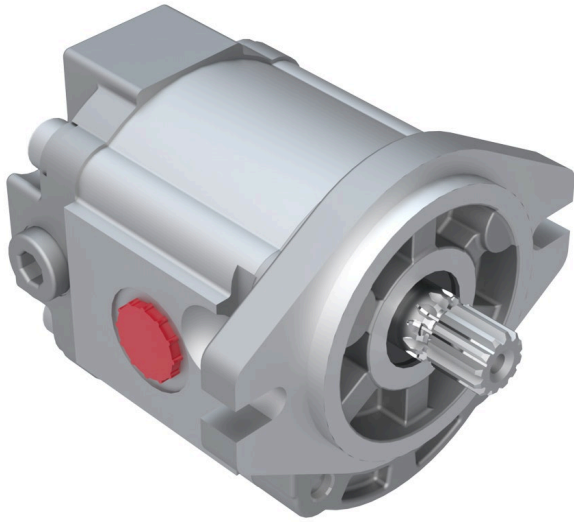

Hydraulic Motor

RTCA22058

Replaces

John Deere

TCA22058

Specifications

Manufacturer

R&R Products

Fits Models

John Deere 8800A Rotary Mower

Evergreen

C/. Bartomeu Amat, 2, Entlo 1 Terrassa, 08225
+34 931 130 054

<https://evergreen.rrproducts.com/>