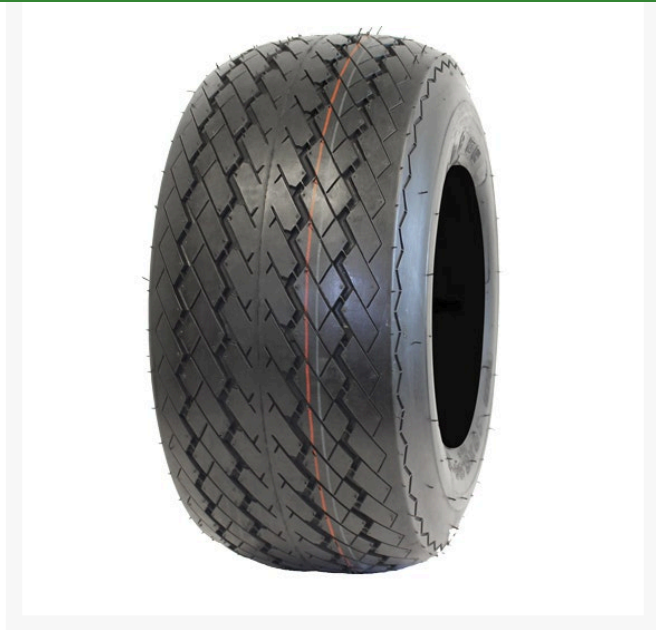

Tire - 18 x 8.50-8 (4 Ply) OTR Gc

RT5094188508

Details

Please note: Due to excessive air freight charges, this item will be shipped ground freight.

Specifications

Manufacturer	OTR
Ply	4 Ply
Tire Size	18x8.50-8
Tread Design	OTR GC