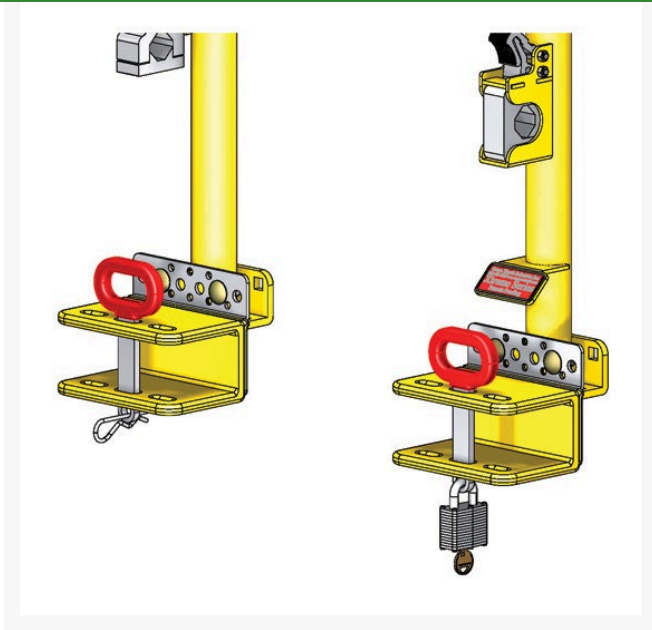

Bracket - Extreme Pole Saw Adapter Kit

RT3250

Details

The pole saw bracket allows you to mount one 2" pole saw to your Xtreme series trimmer rack. This bracket can be used with both open and enclosed trailer setups.

- Secures one 2" pole saw
- Fits Xtreme series trimmer rack
- Works with open or enclosed trailers

Specifications

Manufacturer

Green Touch

Replacement Parts

RT3249

Pin - Replacement Flat
Ea

Evergreen