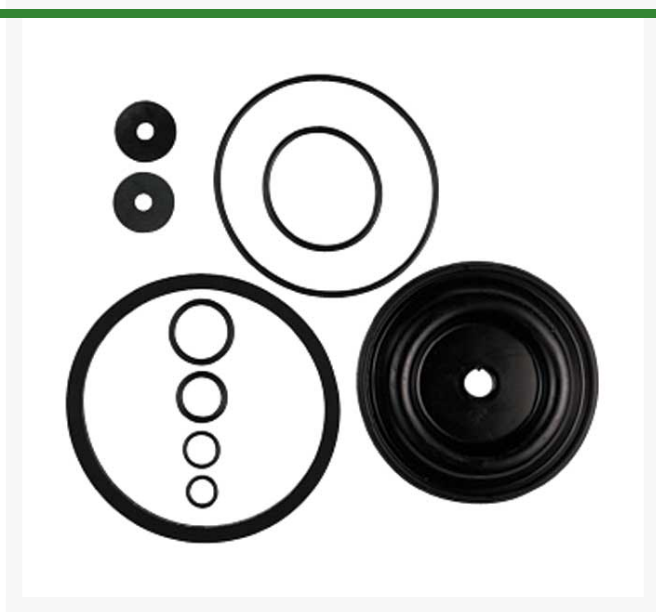

# Repair Kit - Solo Diaphragm Pump

RSL406K