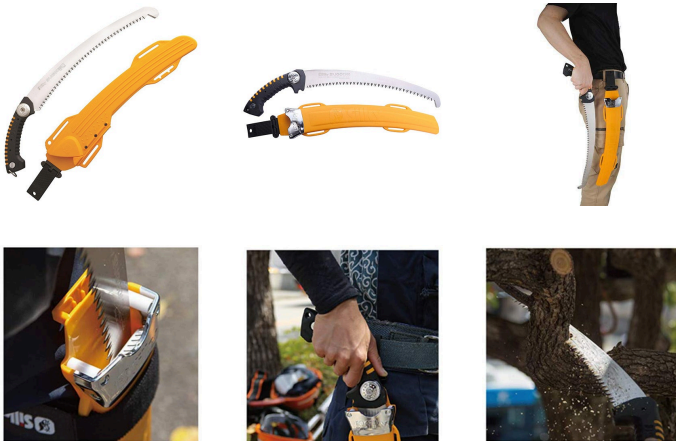

Silky Sugoi 360 Curved Blade Hand Saw

- 14-1/2in

RSK390-36

Details

The Sugoi 360, a state-of-the-art hand saw, features an ultra-fast cutting 14-1/4 inch curved blade with hook tip for greater cutting speed with less effort. The precision-ground, super-aggressive tooth pattern cuts large branches with superior sharpness, long-term durability and performance. The teeth do the work on the pull stroke as the saw cuts through vegetation at four cutting angles. Impulse-absorbing, molded-rubber handle provides superior feel and grip. 23" long in the scabbard and weighs only 1 lb 8 oz. Resharpenable blade. Includes scabbard.

- Ultra-fast cutting
- Precision-ground, super-aggressive tooth pattern
- Molded rubber handle
- 23" in. long; weighs 1 lb. 8 oz
- 14-1/4 in. curved blade
- Resharpenable blade
- Scabbard included

Specifications

Manufacturer	Silky
Blade Length	14-1/2 in
Weight (lbs)	1.5 lb

Replacement Parts

RSK391-36	Silky Sugoi Replacement Blade - 14.2in
-----------	--

Evergreen

C/. Bartomeu Amat, 2, Entlo 1 Terrassa, 08225
+34 931 130 054