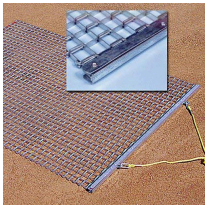

Keystone Steel Drag Mat - 6' x 6' 62 lbs

R100726

Details

Perfectly level and smooth the surface on dirt, gravel, clay or sand. Ideal for top dressing and breaking up aerification plugs on golf course greens and fairways, dragging baseball fields and track surfaces, sand trap raking, and debris removal before laying sod or grass seed. Rust resistant. Reversible. Rolls up like carpet for easy cleaning. Mesh size 1" x 1", Crimp 3/8" deep x .046" thick, 13 gauge (.0915") galvanized steel rods. Wt. 1.6 lbs/sq ft. Pull rope attached.

Specifications

Manufacturer	Keystone
Dimensions	6 x 6 ft
Material	Steel
Weight (lbs)	62 lb

Evergreen

C/. Bartomeu Amat, 2, Entlo 1 Terrassa, 08225
+34 931 130 054

<https://evergreen.rrproducts.com/>