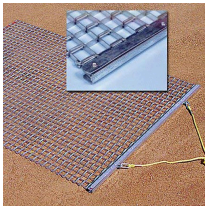

Keystone Steel Drag Mat - 6' x 3' 34 lbs

R100723

Details

Perfectly level and smooth the surface on dirt, gravel, clay or sand. Ideal for top dressing and breaking up aerification plugs on golf course greens and fairways, dragging baseball fields and track surfaces, sand trap raking, and debris removal before laying sod or grass seed. Rust resistant. Reversible. Rolls up like carpet for easy cleaning. Mesh size 1" x 1", Crimp 3/8" deep x .046" thick, 13 gauge (.0915") galvanized steel rods. Wt. 1.6 lbs/sq ft. Pull rope attached.

Specifications

Manufacturer	Keystone
Dimensions	6 x 3 ft
Material	Steel
Weight (lbs)	34 lb

Evergreen

C/. Bartomeu Amat, 2, Entlo 1 Terrassa, 08225
+34 931 130 054

<https://evergreen.rrproducts.com/>