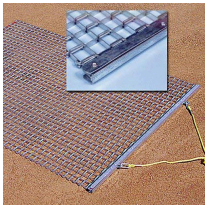

Keystone Steel Drag Mat - 4' x 6' 43 lbs

R100486

Details

Perfectly level and smooth the surface on dirt, gravel, clay or sand. Ideal for top dressing and breaking up aerification plugs on golf course greens and fairways, dragging baseball fields and track surfaces, sand trap raking, and debris removal before laying sod or grass seed. Rust resistant. Reversible. Rolls up like carpet for easy cleaning. Mesh size 1" x 1", Crimp 3/8" deep x .046" thick, 13 gauge (.0915") galvanized steel rods. Wt. 1.6 lbs/sq ft. Pull rope attached.

Specifications

Manufacturer	Keystone
Dimensions	4' x 6'
Material	Steel
Weight (lbs)	43 lb

Evergreen

C/. Bartomeu Amat, 2, Entlo 1 Terrassa, 08225
+34 931 130 054

<https://evergreen.rrproducts.com/>