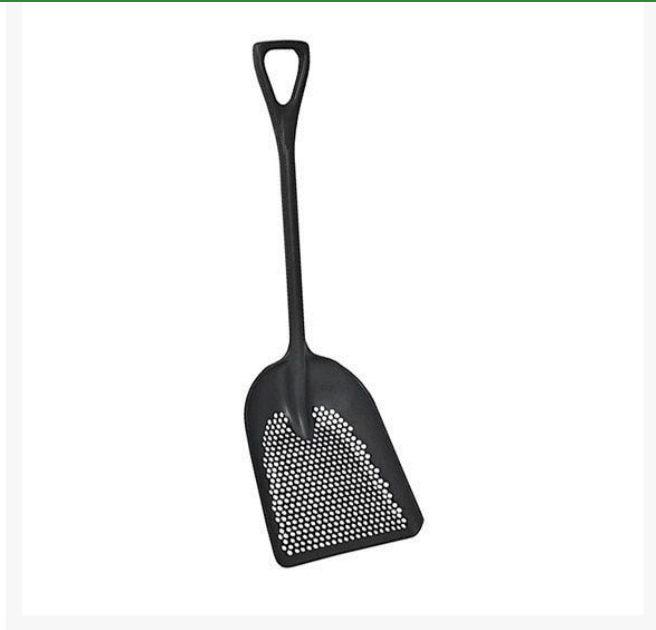

# Sifter Scoop Poly Shovel

R2112

## Details

A larger version of our Sifter Shovel, this durable, lightweight, poly shovel features a one-piece solid shaft design and deep capacity scoop with properly placed holes that maximize sifting. Ideal for sifting and removing rocks and debris from sand and soil when top dressing golf courses, after athletic field infield dragging, sifting mound clay on baseball/softball diamonds or screening unwanted material before seeding or sodding lawns and landscape areas. 14" x 17" (356mm x 432mm x 1070mm) head with 27" D-grip handle.

- Sift rocks, leave sand and soil
- One-piece design
- Lightweight polypropylene
- Deep capacity
- Maximizes sifting
- 27 in. D-grip handle
- 14" x 17" head

## Specifications

Manufacturer	R&R Products
Tool Head Width	14 in