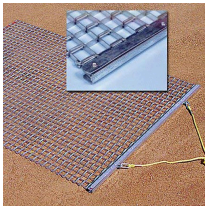

Keystone Steel Drag Mat - 3' x 5' 26 lbs

R100365

Details

Perfectly level and smooth the surface on dirt, gravel, clay or sand. Ideal for top dressing and breaking up aerification plugs on golf course greens and fairways, dragging baseball fields and track surfaces, sand trap raking, and debris removal before laying sod or grass seed. Rust resistant. Reversible. Rolls up like carpet for easy cleaning. Mesh size 1" x 1", Crimp 3/8" deep x .046" thick, 13 gauge (.0915") galvanized steel rods. Wt. 1.6 lbs/sq ft. Pull rope attached.

Specifications

Manufacturer	Keystone
Dimensions	3' x 5'
Material	Steel
Weight (lbs)	26 lb

Evergreen

C/. Bartomeu Amat, 2, Entlo 1 Terrassa, 08225
+34 931 130 054

<https://evergreen.rrproducts.com/>