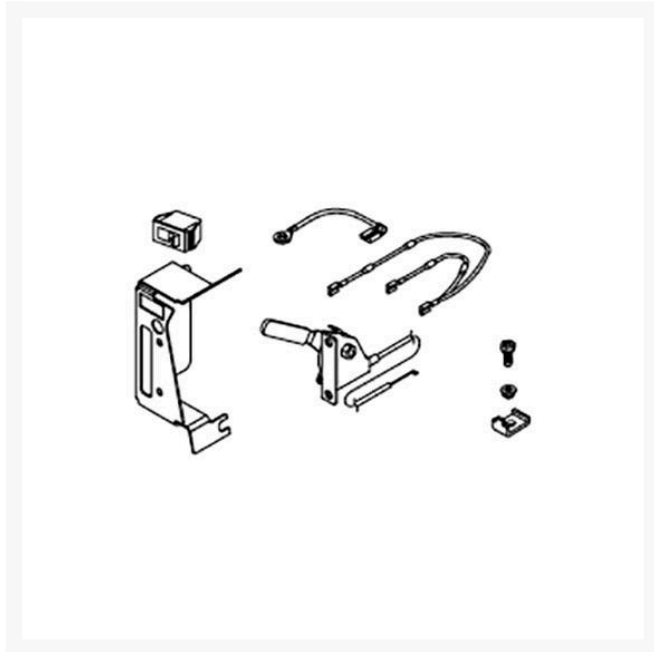

# B-S Panel-Speed Control

RS494052

## Details

Vanguard V-Twin Throttle Control. For horizontal crankshaft models. Includes panel, lever, control wire, rocker switch, decal and mounting hardware.