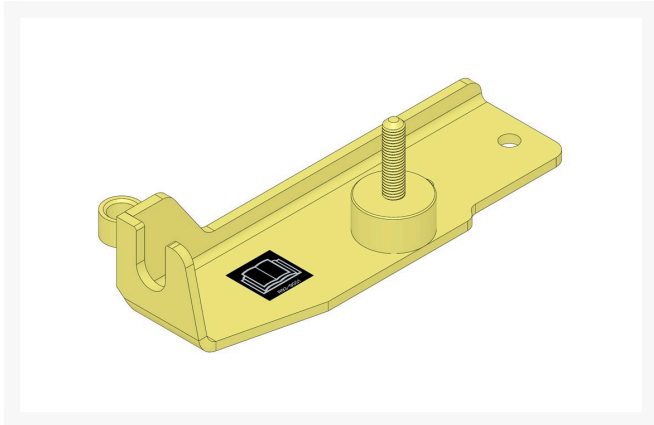

Support - Cable

R100-9846

Replaces
Toro 100-9846

Specifications
Manufacturer R&R Products

Fits Models
R&R Products Greens Max 2200D
Toro Greensmaster 3250-D

Evergreen

C/. Bartomeu Amat, 2, Entlo 1 Terrassa, 08225
+34 931 130 054