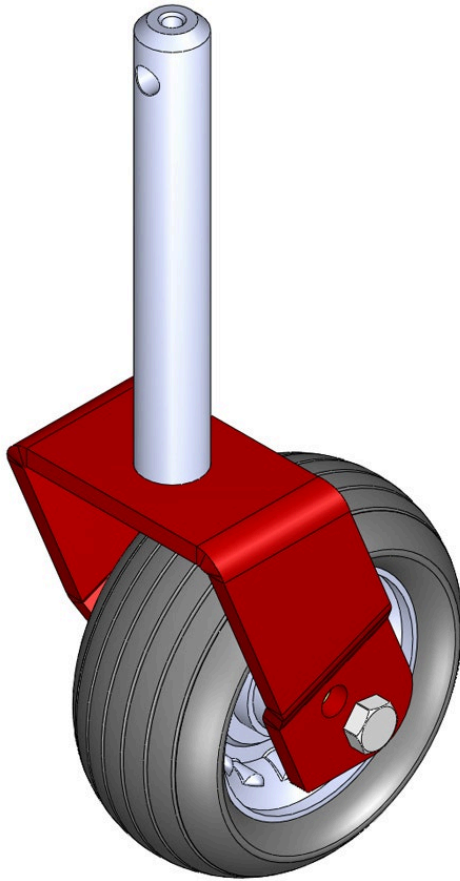

Wheel - Rear Caster Assy

R150518

Specifications

Manufacturer

R&R Products

Replacement Parts

R26-1560

Caster Fork - Rear

R32146-13

Locknut - 1/2-13

R325-17

Bolt - Hex Head

R453017

Washer - Flat 1/2

R63-8400

Wheel - Rear Caster
Assy