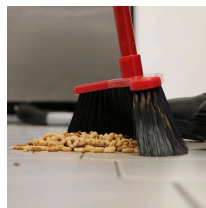

Davinci Curved Broom - 14"

RRA1006

Details

Features curved ends to funnel dirt toward the center of the broom, eliminating spills from the sides while creating a neat pile in the center. The low profile head gets under most cabinets and equipment while the flared edges sweep along walls and into corners easily. Lightweight design reduces fatigue. Available in 14" and 24" widths.

- Curved end sections funnel dirt toward the center section
- Creates a tidy pile in the center of the broom
- Low profile head tets under furniture, cabinets and equipment
- Extra-large 15" sweeping path cuts sweeping time in half
- Flared edges sweep along walls and into corners easily
- Lightweight - 2 lbs.