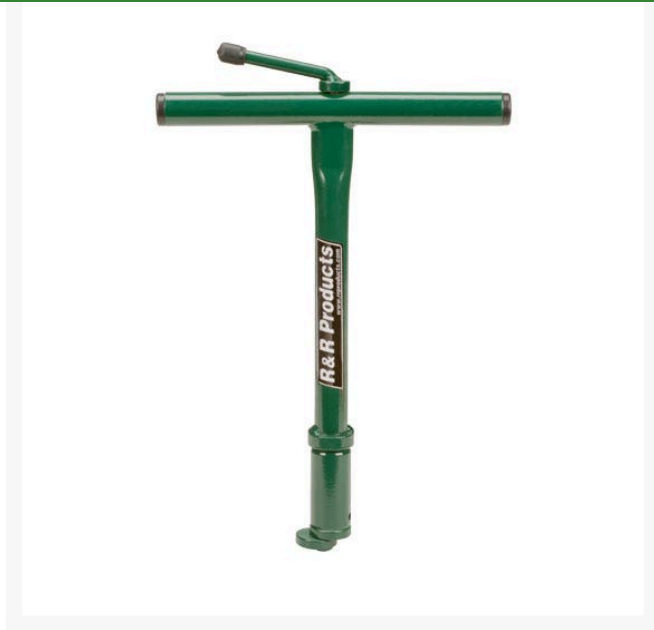

Cam Cup Puller - 12"

RP7304

Details

The Cam Cup Puller is designed to easily remove putting cups without damaging surrounding turf. Insert puller through the center hole in the cup, turn the lever 1/4 turn and the cup can be pulled straight up. 12" Handle.

- Easily remove putting cup without damaging surrounding turf

Specifications

Manufacturer	R&R Products
Length	12 in

Evergreen

C/. Bartomeu Amat, 2, Entlo 1 Terrassa, 08225
+34 931 130 054

<https://evergreen.rrproducts.com/>