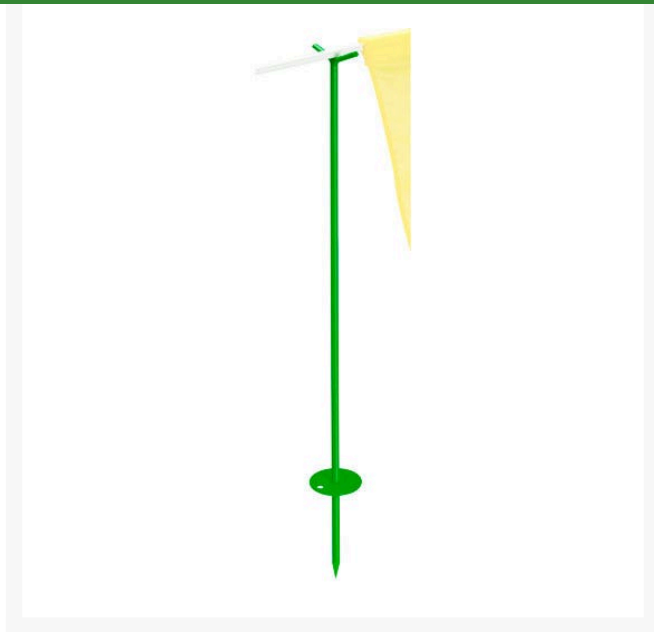

## Flag Saver - Green

RP37610

### Details

Golfers protect flags from wear and abuse with the Flag Saver Pin Cradle, resting the flagpole in the Flag Saver rather than dropping in to the ground. Flag Saver keeps the flag above moisture and soil, extending the life of the flag. Position Flag Saver Pin Cradle on the fringe nearest the cup placement. The information sign advising golfers on the use of the Pin Cradle is a smart investment.

### Specifications

Manufacturer	R&R Products
Color	Green