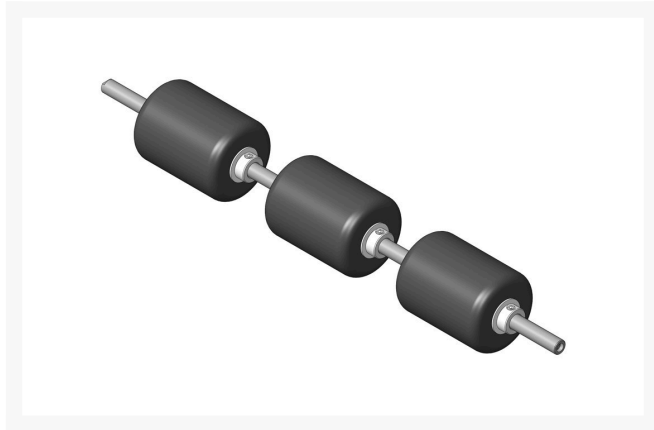

Roller - Smooth UHMW Polyethylene

3-1/2 3 Sec

R150332

Specifications

Manufacturer

R&R Products

Fits Models

R&R Products Versa-Green 1860

R&R Products Versa-Green 1860PS

R&R Products Versa-Green 2160D

Toro Greensmaster 3

Toro Greensmaster 300

Toro Greensmaster 3000

Toro Greensmaster 3050

Toro Greensmaster 3100

Toro Greensmaster 3150-Q

Replacement Parts

R150326

Shaft - Stainless Roller

R150331

Section - 3-1/2 UHMW

Smooth

R302295

Washer