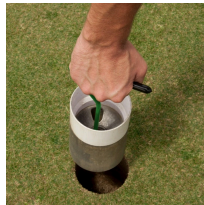

Cup Puller - 20"

RP33201

Details

Quickly remove putting cups from holes. Constructed of heavy duty steel and powder painted.

Replaces

R&R Products R33201

Specifications

Manufacturer R&R Products
Length 20 in