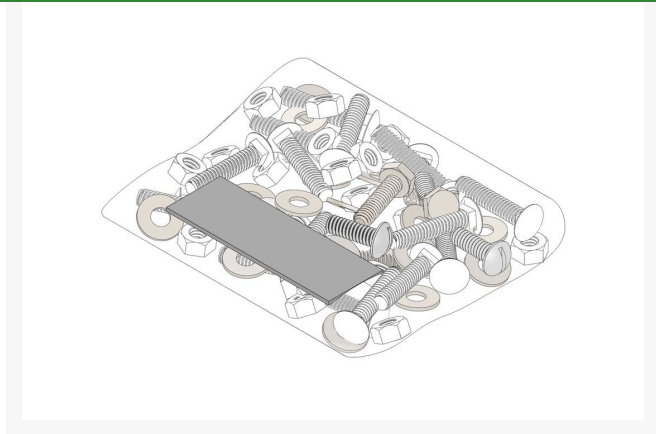

Hardware Kit - Fits RP1455

RP1470

Details

Includes 20 ea: R453023 Washer, RP455-4 Nut; 19 ea: RP1470-1 Bolt; 2 ea: R3290-133 Screw; 1 ea: RP1470-2 Bolt

Specifications

Manufacturer	R&R Products
--------------	--------------

Replacement Parts

R3290-133	Screw - Machine 1/4-20 x 3/4
R453023	Washer - Flat 1/4
RP1470-1	Bolt - Carriage 1/4 x 1-1/4
RP1470-2	Bolt - Carriage 1/4 x 1-3/4
RP455-4	Nut - 1/4-20 Hex Clear Zinc

Evergreen