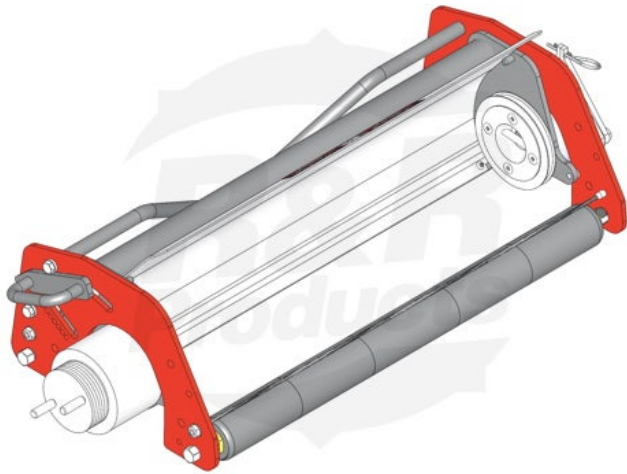

Multi-Green Chassis Assy - LH

RMG4002LH

Details

Chassis to fit Jacobsen GreensKing.
Complete Multi-Green chassis includes frame, bearing housings, front & rear smooth roller. Multi-Green Cassette not included.

Specifications

Manufacturer R&R Products

Fits Models

R&R Products Multi-Green Units

Replacement Parts

R345477	Nut - Coupling LH (RH Threads)
R6040-05-180	Drive Coupling w/Pin LH Fits GK5-6

Evergreen

C/. Bartomeu Amat, 2, Entlo 1 Terrassa, 08225
+34 931 130 054

<https://evergreen.rrproducts.com/>