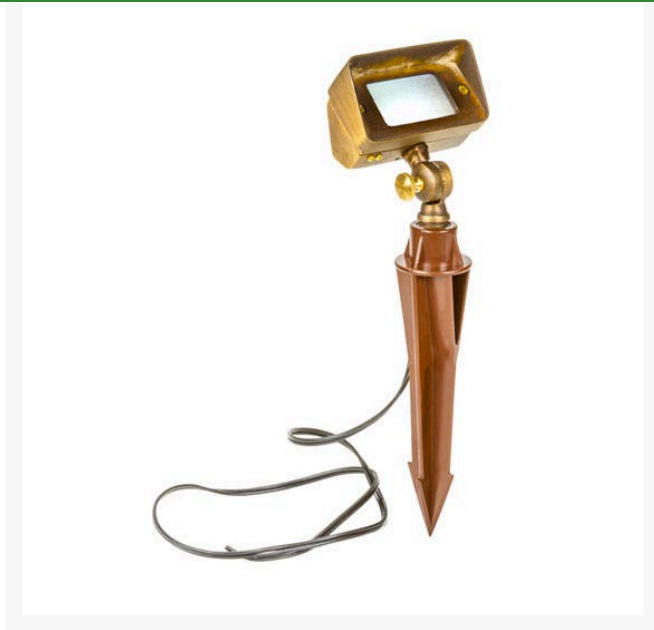

Mini Flood Light - Antique Bronze

RLV1100-AB

Details

For subtle lighting the Soft Splash Flood Light projects a wider beam than spotlights and does not overpower larger floodlights. Perfect for soft flooding of individual objects, walls and surroundings. Body Measures 4"W x 2"T x 2"D. Solid cast brass construction with 24" pigtail. Includes ground mouting stake. G4 Bulb not included.

Specifications

Manufacturer	R&R Products
Dimensions	4 x 2 x 2 in
Lamp Type	G4 12V

Evergreen

C/. Bartomeu Amat, 2, Entlo 1 Terrassa, 08225
+34 931 130 054

<https://evergreen.rrproducts.com/>