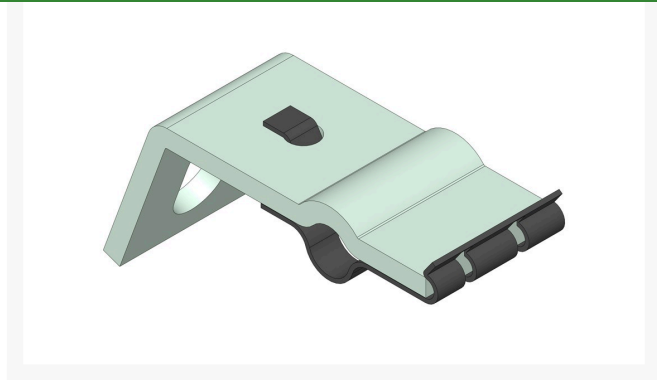

Kohler Bracket

RKA237559

Specifications

Manufacturer

Kohler

Evergreen

C/. Bartomeu Amat, 2, Entlo 1 Terrassa, 08225
+34 931 130 054

<https://evergreen.rrproducts.com/>