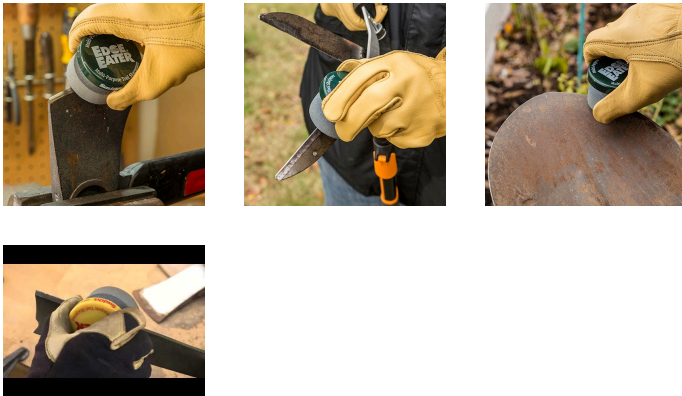

Edge Eater Tool Sharpener

RHT50910

Details

The Edge Eater multi-purpose tool sharpener is designed to hand sharpen lawn & garden hand tools, mower blades, clippers, shears, shovels, hoes, and axes. This easy-to-use and ergonomically designed stone features a Grove Grip for comfort and grip. The SharpShield Cap provides hand protection. Made in U.S.A.

- Use on Axes, Machetes, Mower Blades, Clippers, Shovels, and Hoes.
- Groove Grip for Comfort and Safety
- Stone Cap Protects Hand

Replaces

R&R Products RJ50910

Specifications

Manufacturer R&R Products

Evergreen