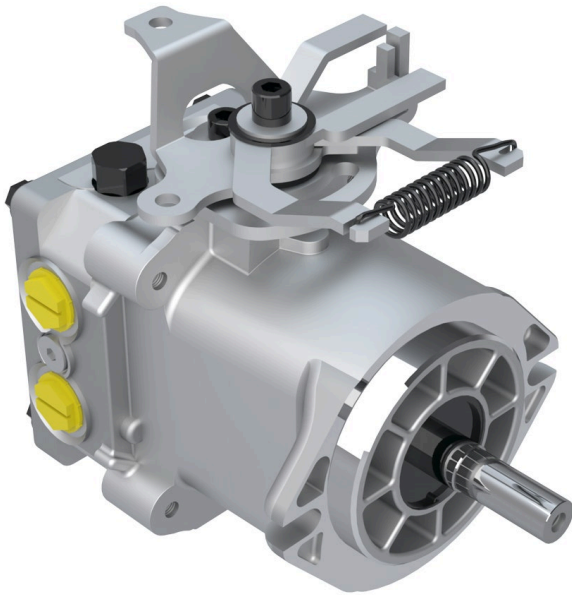

Hydraulic Pump Assy

R125-4672

Replaces
Toro 125-4672

Specifications
Manufacturer R&R Products

Fits Models
Toro GrandStand Mower

Evergreen

C/. Bartomeu Amat, 2, Entlo 1 Terrassa, 08225
+34 931 130 054

<https://evergreen.rrproducts.com/>