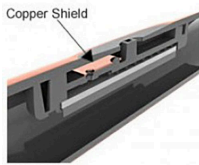

Rain Bird Xfs Sub-Surface Dripline with Copper Shield - Purple 0.9GPH 18" Spacing 500' Coil

RGX48092

Details

Rain Bird XFS Sub-Surface Copper-Colored Dripline with Copper Shield Technology is the latest innovation in the Rain Bird Landscape Drip Family. Rain Bird's patent-pending Copper Shield Technology protects the emitter from root intrusion, creating a long-lasting, low maintenance sub-surface drip irrigation system for use under turf grass or shrub and groundcover areas. A proprietary tubing material makes the XFS Sub-Surface Dripline with Copper Shield the most flexible tubing in the industry, and the easiest sub-surface dripline to design with and install. Simple. Reliable. Durable.

- Rain Bird's low-profile emitter design reduces in-line pressure loss, allowing longer lateral runs, simplifying design and reducing installation time.
- Variety of emitter flow rates, emitter spacing and coil lengths provide design flexibility for either sub-surface turf or sub-surface shrub and groundcover applications.
- XFS Sub-Surface Dripline emitters are protected from root intrusion by Rain Bird's patent-pending Copper Shield Technology, resulting in a system that does not require maintenance or replacement of chemicals to prevent root intrusion.
- The pressure-compensating emitter design provides a consistent flow over the entire lateral length ensuring higher uniformity for increased reliability in the pressure range of 8.5 to 60 psi
- Dual-layered tubing (copper over black) provides unmatched resistance to chemicals, algae growth and UV damage.
- Grit Tolerant: Rain Bird's proprietary emitter design resists clogging by use of an extra-wide flow path combined with a self-flushing