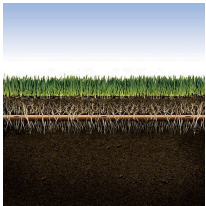

Rain Bird Xfs Sub-Surface Dripline with Copper Shield - Purple 0.9GPH 18" Spacing 500' Coil

RGX48092

Details

Rain Bird XFS Sub-Surface Copper-Colored Dripline with Copper Shield Technology is the latest innovation in the Rain Bird Landscape Drip Family. Rain Bird's patent-pending Copper Shield Technology protects the emitter from root intrusion, creating a long-lasting, low maintenance sub-surface drip irrigation system for use under turf grass or shrub and groundcover areas. A proprietary tubing material makes the XFS Sub-Surface Dripline with Copper Shield the most flexible tubing in the industry, and the easiest sub-surface dripline to design with and install. Simple. Reliable. Durable.

- Rain Bird's low-profile emitter design reduces in-line pressure loss, allowing longer lateral runs, simplifying design and reducing installation time.
- Variety of emitter flow rates, emitter spacing and coil lengths provide design flexibility for either sub-surface turf or sub-surface shrub and groundcover applications.
- XFS Sub-Surface Dripline emitters are protected from root intrusion by Rain Bird's patent-pending Copper Shield Technology, resulting in a system that does not require maintenance or replacement of chemicals to prevent root intrusion.
- The pressure-compensating emitter design provides a consistent flow over the entire lateral length ensuring higher uniformity for increased reliability in the pressure range of 8.5 to 60 psi
- Dual-layered tubing (copper over black) provides unmatched resistance to chemicals, algae growth and UV damage.
- Grit Tolerant: Rain Bird's proprietary emitter design resists clogging by use of an extra-wide flow path combined with a self-flushing