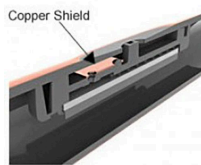

Rain Bird Xfs Sub-Surface Dripline with Copper Shield - Purple 0.6GPH 18" Spacing 500' Coil

RGX48072

Details

Rain Bird XFS Sub-Surface Copper-Colored Dripline with Copper Shield Technology is the latest innovation in the Rain Bird Landscape Drip Family. Rain Bird's patent-pending Copper Shield Technology protects the emitter from root intrusion, creating a long-lasting, low maintenance sub-surface drip irrigation system for use under turf grass or shrub and groundcover areas. A proprietary tubing material makes the XFS Sub-Surface Dripline with Copper Shield the most flexible tubing in the industry, and the easiest sub-surface dripline to design with and install. Simple. Reliable. Durable.

- Rain Bird's low-profile emitter design reduces in-line pressure loss, allowing longer lateral runs, simplifying design and reducing installation time.
- Variety of emitter flow rates, emitter spacing and coil lengths provide design flexibility for either sub-surface turf or sub-surface shrub and groundcover applications.
- XFS Sub-Surface Dripline emitters are protected from root intrusion by Rain Bird's patent-pending Copper Shield Technology, resulting in a system that does not require maintenance or replacement of chemicals to prevent root intrusion.
- The pressure-compensating emitter design provides a consistent flow over the entire lateral length ensuring higher uniformity for increased reliability in the pressure range of 8.5 to 60 psi
- Dual-layered tubing (copper over black) provides unmatched resistance to chemicals, algae growth and UV damage.
- Grit Tolerant: Rain Bird's proprietary emitter design resists clogging by use of an extra-wide flow path combined with a self-flushing