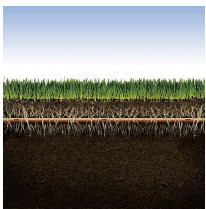

Rain Bird Xfs Sub-Surface Dripline with Copper Shield - Purple 0.6GPH 18" Spacing 500' Coil

RGX48072

Details

Rain Bird XFS Sub-Surface Copper-Colored Dripline with Copper Shield Technology is the latest innovation in the Rain Bird Landscape Drip Family. Rain Bird's patent-pending Copper Shield Technology protects the emitter from root intrusion, creating a long-lasting, low maintenance sub-surface drip irrigation system for use under turf grass or shrub and groundcover areas. A proprietary tubing material makes the XFS Sub-Surface Dripline with Copper Shield the most flexible tubing in the industry, and the easiest sub-surface dripline to design with and install. Simple. Reliable. Durable.

- Rain Bird's low-profile emitter design reduces in-line pressure loss, allowing longer lateral runs, simplifying design and reducing installation time.
- Variety of emitter flow rates, emitter spacing and coil lengths provide design flexibility for either sub-surface turf or sub-surface shrub and groundcover applications.
- XFS Sub-Surface Dripline emitters are protected from root intrusion by Rain Bird's patent-pending Copper Shield Technology, resulting in a system that does not require maintenance or replacement of chemicals to prevent root intrusion.
- The pressure-compensating emitter design provides a consistent flow over the entire lateral length ensuring higher uniformity for increased reliability in the pressure range of 8.5 to 60 psi
- Dual-layered tubing (copper over black) provides unmatched resistance to chemicals, algae growth and UV damage.
- Grit Tolerant: Rain Bird's proprietary emitter design resists clogging by use of an extra-wide flow path combined with a self-flushing