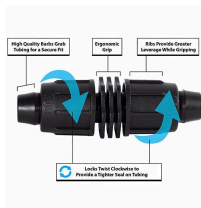

Rain Bird Twist Lock Adapter - 3/4" Mpt

RGX43264

Details

Rain Bird's complete line of Twist Lock Fittings simplify the installation of all industry-standard 1/2", 3/4" and 1" dripline and distribution tubing. They provide an even tighter seal on tubing by using high quality barbs and twist-locking nuts. Their unique barb design reduces insertion force while maintaining a secure fit. Ideal for use with Rain Bird XFD, XFS and XFCV dripline, XF blank tubing, XT700, XBS and QF Header distribution tubing. Models include couplings, elbows, tees, caps, and MPT threaded adapters.

Specifications

Manufacturer	Rain Bird
Manufacturer's	TLF-MPT8-0600
Model No	

Evergreen

C/. Bartomeu Amat, 2, Entlo 1 Terrassa, 08225
+34 931 130 054

<https://evergreen.rrproducts.com/>